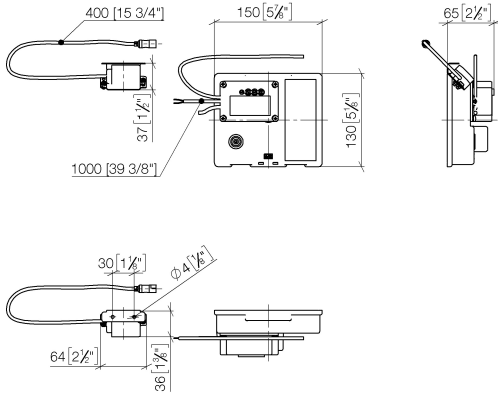

Required miscellaneous

eSET Touchfree Basin mixer without temperature setting for combining with wall-mounted fittings -

- max. recess depth 125 mm
- min. recess depth 90 mm

35 743 970 90

Required miscellaneous

eSET Touchfree Basin mixer without temperature setting for combining with free-standing fittings -

35 742 970 90

Recommended miscellaneous

Extension for Touchfree 500 mm - 12 765 970 90

42 766 970 90

mm [inches]