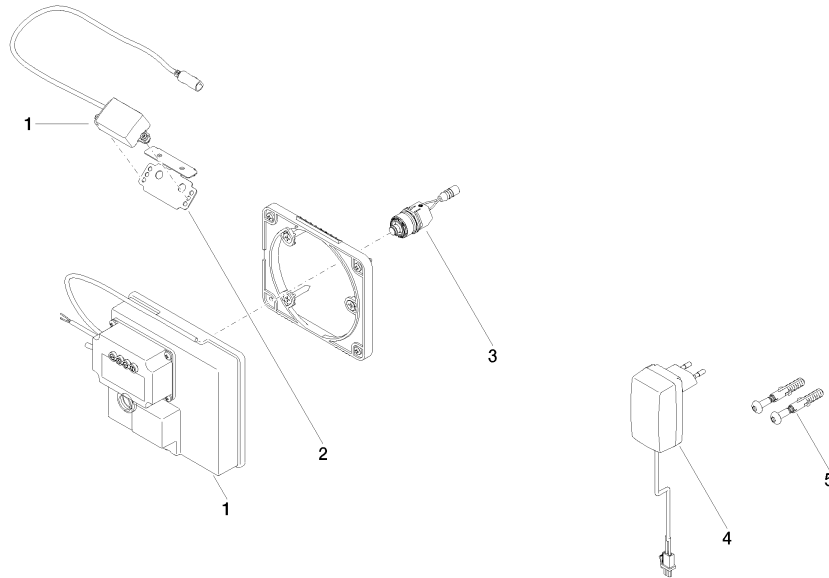

42 766 970 90

Product version from 3/12/2018 to 4/29/2019

Product version from 4/29/2019 to 5/18/2021

Product version from 5/18/2021