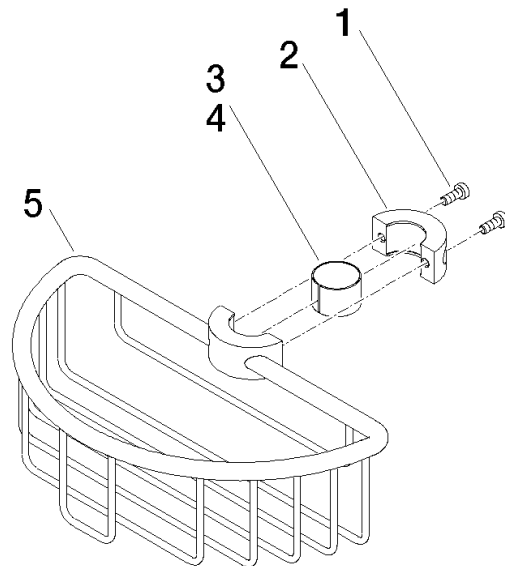

## Shower basket for subsequent mounting on riser - Chrome

IMO

82 290 970

- width 200mm
- height 62 mm
- 125mm projection

Fits: IMO, LULU, MADISON, MEM, TARA,  
CL.1, LISSÉ, VAIA, META, CYO

	Chrome	82 290 970-00
	Brushed Platinum	82 290 970-06
	Platinum	82 290 970-08
	Durabrand (23kt Gold)	82 290 970-09
	Dark Chrome	82 290 970-19
	Light Gold	82 290 970-26
	Brushed Light Gold	82 290 970-27
	Brushed Durabrand (23kt Gold)	82 290 970-28
	Matte Black	82 290 970-33
	Brushed Bronze	82 290 970-42
	Brushed Champagne (22kt Gold)	82 290 970-46
	Champagne (22kt Gold)	82 290 970-47
	Brushed Chrome	82 290 970-93
	Brushed Dark Platinum	82 290 970-99

82 290 970

mm [inches]

82 290 970

### Spare parts list

No.	Item Number	Name	Quantity used	Delivery time
1	09 30 30 054 90	screw	4	2
2	08 17 97 520-00	holder	1	10
3	08 18 40 520 90	sleeve	1	2
4	08 18 40 521 90	sleeve	1	2
5	08 18 90 908-00	basket	1	60