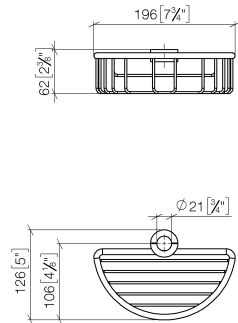

## Shower basket for subsequent mounting on riser - Chrome

IMO

82 290 970

- width 200mm
- height 62 mm
- 125mm projection

Fits: IMO, LULU, MADISON, MEM, TARA,  
CL.1, LISSÉ, VAIA, META, CYO

	Chrome	82 290 970-00
	Brushed Platinum	82 290 970-06
	Platinum	82 290 970-08
	Durabrand (23kt Gold)	82 290 970-09
	Dark Chrome	82 290 970-19
	Light Gold	82 290 970-26
	Brushed Light Gold	82 290 970-27
	Brushed Durabrand (23kt Gold)	82 290 970-28
	Matte Black	82 290 970-33
	Brushed Bronze	82 290 970-42
	Brushed Champagne (22kt Gold)	82 290 970-46
	Champagne (22kt Gold)	82 290 970-47
	Brushed Chrome	82 290 970-93
	Brushed Dark Platinum	82 290 970-99

82 290 970

mm [inches]

82 290 970

### Spare parts list

No.	Item Number	Name	Quantity used	Delivery time
1	09 30 30 054 90	screw	4	2
2	08 17 97 520-00	holder	1	10
3	08 18 40 520 90	sleeve	1	2
4	08 18 40 521 90	sleeve	1	2
5	08 18 90 908-00	basket	1	60