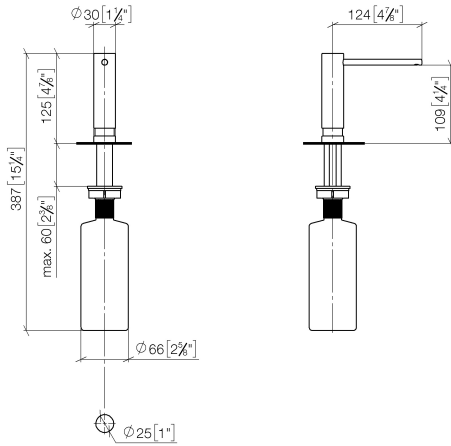

Dispenser without rosette - Durabronz (23kt Gold)

ELIO

82 424 970

- 124mm projection
- 500 ml bottle
- can be filled from the top
- rotating pump head
- height 125 mm
- width 30mm
- hole diameter 25 mm

Fits ELIO, ENO, MEM, META SQUARE, SYNC and TARA ULTRA

Fits: ELIO, MEM, ENO, SYNC, TARA ULTRA, META SQUARE

	Durabronz (23kt Gold)	82 424 970-09
	Chrome	82 424 970-00
	Brushed Platinum	82 424 970-06
	Platinum	82 424 970-08
	Dark Chrome	82 424 970-19
	Brushed Durabronz (23kt Gold)	82 424 970-28
	Matte Black	82 424 970-33
	Brushed Champagne (22kt Gold)	82 424 970-46
	Champagne (22kt Gold)	82 424 970-47
	Brushed Chrome	82 424 970-93
	Brushed Dark Platinum	82 424 970-99

82 424 970

mm [inches]

82 424 970

Parts for other finishes can be found here: [Chrome](#)

Spare parts list

No.	Item Number	Name	Quantity used	Delivery time
1	90 10 10 539 00-09	dispenser	1	40
2	08 10 10 527 90	holder	1	2
3	09 14 05 014 90	seal	1	2
4	08 10 10 517 90	nut	1	2
5	90 10 10 603 00 90	container	1	2