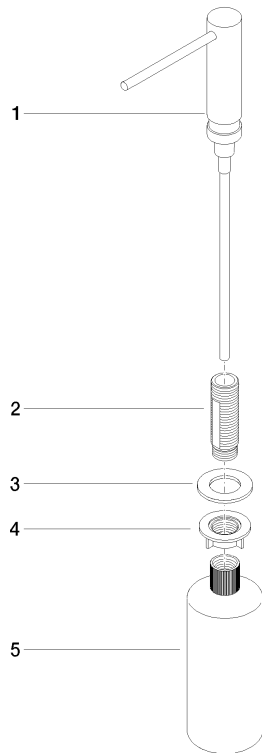

Dispenser without rosette - Durabronz (23kt Gold)

ELIO

82 424 970

- 124mm projection
- 500 ml bottle
- can be filled from the top
- rotating pump head
- height 125 mm
- width 30mm
- hole diameter 25 mm

Fits ELIO, ENO, MEM, META SQUARE, SYNC and TARA ULTRA

Fits: ELIO, MEM, ENO, SYNC, TARA ULTRA, META SQUARE

	Durabronz (23kt Gold)	82 424 970-09
	Chrome	82 424 970-00
	Brushed Platinum	82 424 970-06
	Platinum	82 424 970-08
	Dark Chrome	82 424 970-19
	Brushed Durabronz (23kt Gold)	82 424 970-28
	Matte Black	82 424 970-33
	Brushed Champagne (22kt Gold)	82 424 970-46
	Champagne (22kt Gold)	82 424 970-47
	Brushed Chrome	82 424 970-93
	Brushed Dark Platinum	82 424 970-99

82 424 970

mm [inches]

82 424 970

Parts for other finishes can be found here: [Chrome](#)

Spare parts list

No.	Item Number	Name	Quantity used	Delivery time
1	90 10 10 539 00-09	dispenser	1	40
2	08 10 10 527 90	holder	1	2
3	09 14 05 014 90	seal	1	2
4	08 10 10 517 90	nut	1	2
5	90 10 10 603 00 90	container	1	2