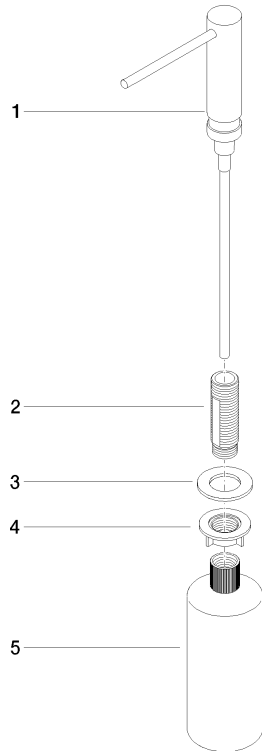

Dispenser without rosette - Brushed Durabron (23kt Gold)

ELIO

82 424 970

- 124mm projection
- 500 ml bottle
- can be filled from the top
- rotating pump head
- height 125 mm
- width 30mm
- hole diameter 25 mm

Fits ELIO, ENO, MEM, META SQUARE, SYNC and TARA ULTRA

Fits: ELIO, MEM, ENO, SYNC, TARA ULTRA, META SQUARE

	Brushed Durabron (23kt Gold)	82 424 970-28
	Chrome	82 424 970-00
	Brushed Platinum	82 424 970-06
	Platinum	82 424 970-08
	Durabron (23kt Gold)	82 424 970-09
	Dark Chrome	82 424 970-19
	Matte Black	82 424 970-33
	Brushed Champagne (22kt Gold)	82 424 970-46
	Champagne (22kt Gold)	82 424 970-47
	Brushed Chrome	82 424 970-93
	Brushed Dark Platinum	82 424 970-99

82 424 970

mm [inches]

82 424 970

Parts for other finishes can be found here: [Chrome](#)

Spare parts list

No.	Item Number	Name	Quantity used	Delivery time
1	90 10 10 539 00-28	dispenser	1	20
2	08 10 10 527 90	holder	1	2
3	09 14 05 014 90	seal	1	2
4	08 10 10 517 90	nut	1	2
5	90 10 10 603 00 90	container	1	2