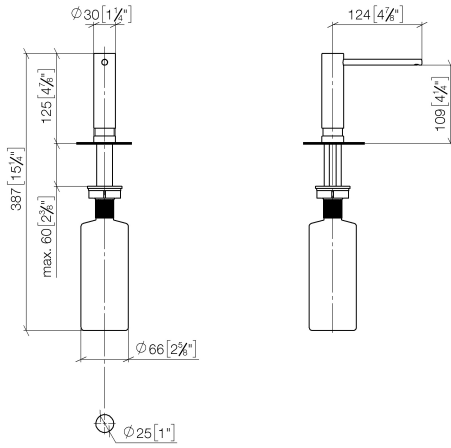

Dispenser without rosette - Brushed Chrome

ELIO

82 424 970

- 124mm projection
- 500 ml bottle
- can be filled from the top
- rotating pump head
- height 125 mm
- width 30mm
- hole diameter 25 mm

Fits ELIO, ENO, MEM, META SQUARE, SYNC and TARA ULTRA

Fits: ELIO, MEM, ENO, SYNC, TARA ULTRA, META SQUARE

	Brushed Chrome	82 424 970-93
	Chrome	82 424 970-00
	Brushed Platinum	82 424 970-06
	Platinum	82 424 970-08
	Durabrand (23kt Gold)	82 424 970-09
	Dark Chrome	82 424 970-19
	Brushed Durabrand (23kt Gold)	82 424 970-28
	Matte Black	82 424 970-33
	Brushed Champagne (22kt Gold)	82 424 970-46
	Champagne (22kt Gold)	82 424 970-47
	Brushed Dark Platinum	82 424 970-99

82 424 970

mm [inches]

82 424 970

Parts for other finishes can be found here: [Chrome](#)

Spare parts list

No.	Item Number	Name	Quantity used	Delivery time
1	90 10 10 539 00-93	dispenser	1	20
2	08 10 10 527 90	holder	1	2
3	09 14 05 014 90	seal	1	2
4	08 10 10 517 90	nut	1	2
5	90 10 10 603 00 90	container	1	2