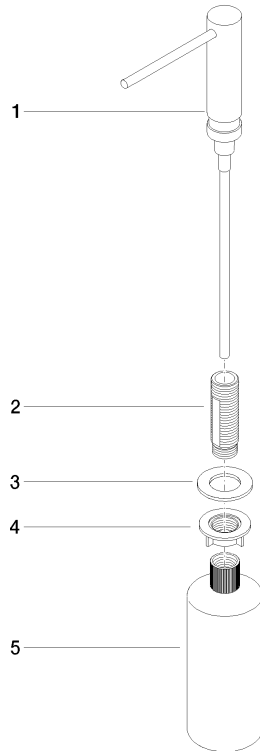

Dispenser without rosette - Brushed Dark Platinum

ELIO

82 424 970

- 124mm projection
- 500 ml bottle
- can be filled from the top
- rotating pump head
- height 125 mm
- width 30mm
- hole diameter 25 mm

Fits ELIO, ENO, MEM, META SQUARE, SYNC and TARA ULTRA

Fits: ELIO, MEM, ENO, SYNC, TARA ULTRA, META SQUARE

	Brushed Dark Platinum	82 424 970-99
	Chrome	82 424 970-00
	Brushed Platinum	82 424 970-06
	Platinum	82 424 970-08
	Durabrand (23kt Gold)	82 424 970-09
	Dark Chrome	82 424 970-19
	Brushed Durabrand (23kt Gold)	82 424 970-28
	Matte Black	82 424 970-33
	Brushed Champagne (22kt Gold)	82 424 970-46
	Champagne (22kt Gold)	82 424 970-47
	Brushed Chrome	82 424 970-93

82 424 970

mm [inches]

82 424 970

Parts for other finishes can be found here: [Chrome](#)

Spare parts list

No.	Item Number	Name	Quantity used	Delivery time
1	90 10 10 539 00-99	dispenser	1	30
2	08 10 10 527 90	holder	1	2
3	09 14 05 014 90	seal	1	2
4	08 10 10 517 90	nut	1	2
5	90 10 10 603 00 90	container	1	2