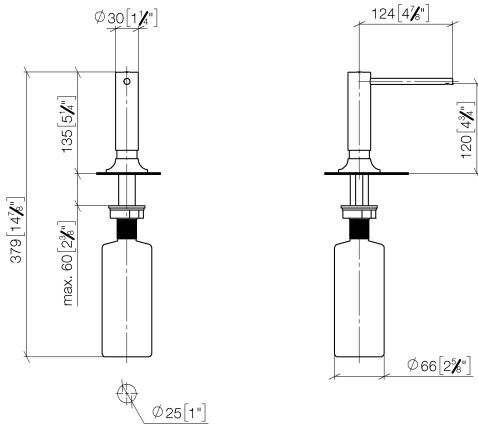

82 434 809

- 140mm projection
- 500 ml bottle
- can be filled from the top
- rotating pump head
- height 124 mm
- rosette Ø 55 mm
- hole diameter 25 mm

	Brushed Dark Platinum	82 434 809-99
	Chrome	82 434 809-00
	Brushed Platinum	82 434 809-06
	Platinum	82 434 809-08
	Durabronze (23kt Gold)	82 434 809-09
	Dark Chrome	82 434 809-19
	Brushed Durabronze (23kt Gold)	82 434 809-28
	Matte Black	82 434 809-33
	Brushed Champagne (22kt Gold)	82 434 809-46
	Champagne (22kt Gold)	82 434 809-47
	Brushed Chrome	82 434 809-93

82 434 809

mm [inches]

82 434 809

Parts for other finishes can be found here: [Chrome](#)

Spare parts list

No.	Item Number	Name	Quantity used	Delivery time
1	90 10 10 534 00-99	dispenser	1	30
2	90 27 87 042 00-99	rosette	1	-
Spare part can no longer be ordered, please order the replacement item				
3	09 14 10 112 90	seal	1	2
4	08 10 10 527 90	holder	1	2
5	05 23 10 001 00 90	fixing set	1	2
6	90 10 10 603 00 90	container	1	2