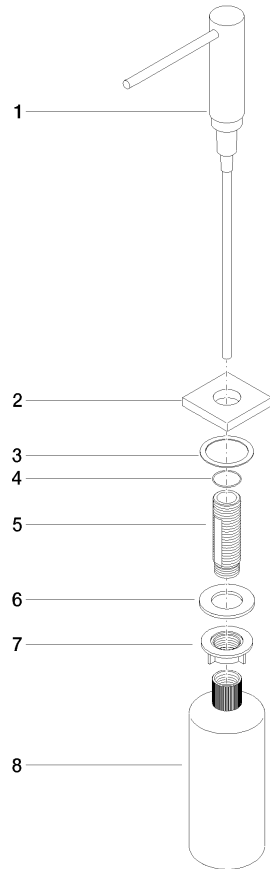

Dispenser with rosette - Brushed Platinum

LOT

82 439 970

- 124mm projection
- 500 ml bottle
- can be filled from the top
- rotating pump head
- height 124 mm
- hole diameter 25 mm
- individual rosette 55 x 55 mm

Fits LOT

	Brushed Platinum	82 439 970-06
	Chrome	82 439 970-00
	Platinum	82 439 970-08
	Durabrace (23kt Gold)	82 439 970-09
	Dark Chrome	82 439 970-19
	Brushed Durabrace (23kt Gold)	82 439 970-28
	Brushed Champagne (22kt Gold)	82 439 970-46
	Champagne (22kt Gold)	82 439 970-47
	Brushed Chrome	82 439 970-93
	Brushed Dark Platinum	82 439 970-99

Dispenser with rosette - Brushed Platinum

LOT

82 439 970

mm [inches]

82 439 970

Parts for other finishes can be found here: [Chrome](#)

Spare parts list

No.	Item Number	Name	Quantity used	Delivery time
1	90 10 10 538 00-06	dispenser	1	10
2	08 27 97 505-06	rosette	1	10
3	08 10 10 624 90	disc	1	2
4	09 14 10 151 90	seal	1	2
5	08 10 10 527 90	holder	1	2
6	09 14 05 014 90	seal	1	2
7	08 10 10 517 90	nut	1	2
8	90 10 10 603 00 90	container	1	2