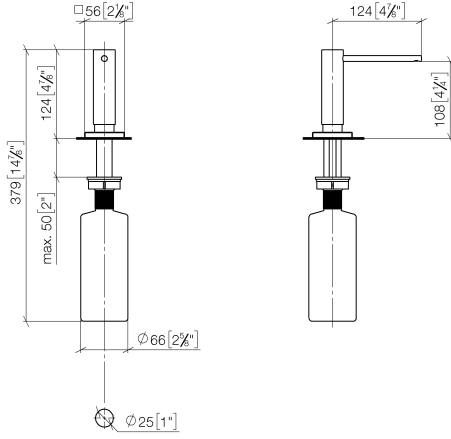

Dispenser with rosette - Brushed Platinum

LOT

82 439 970

- 124mm projection
- 500 ml bottle
- can be filled from the top
- rotating pump head
- height 124 mm
- hole diameter 25 mm
- individual rosette 55 x 55 mm

Fits LOT

	Brushed Platinum	82 439 970-06
	Chrome	82 439 970-00
	Platinum	82 439 970-08
	Durabrace (23kt Gold)	82 439 970-09
	Dark Chrome	82 439 970-19
	Brushed Durabrace (23kt Gold)	82 439 970-28
	Brushed Champagne (22kt Gold)	82 439 970-46
	Champagne (22kt Gold)	82 439 970-47
	Brushed Chrome	82 439 970-93
	Brushed Dark Platinum	82 439 970-99

Dispenser with rosette - Brushed Platinum

LOT

82 439 970

mm [inches]

82 439 970

Parts for other finishes can be found here: [Chrome](#)

Spare parts list

No.	Item Number	Name	Quantity used	Delivery time
1	90 10 10 538 00-06	dispenser	1	10
2	08 27 97 505-06	rosette	1	10
3	08 10 10 624 90	disc	1	2
4	09 14 10 151 90	seal	1	2
5	08 10 10 527 90	holder	1	2
6	09 14 05 014 90	seal	1	2
7	08 10 10 517 90	nut	1	2
8	90 10 10 603 00 90	container	1	2