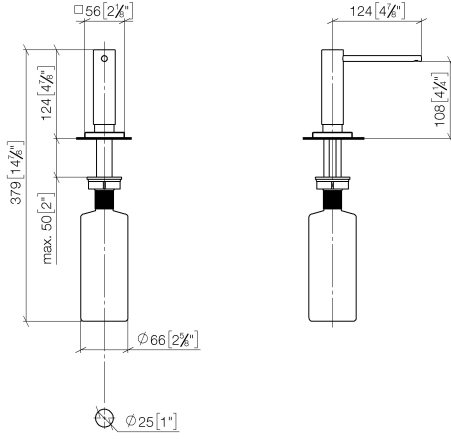

Dispenser with rosette - Platinum

LOT

82 439 970

- 124mm projection
- 500 ml bottle
- can be filled from the top
- rotating pump head
- height 124 mm
- hole diameter 25 mm
- individual rosette 55 x 55 mm

Fits LOT

	Platinum	82 439 970-08
	Chrome	82 439 970-00
	Brushed Platinum	82 439 970-06
	Durabrace (23kt Gold)	82 439 970-09
	Dark Chrome	82 439 970-19
	Brushed Durabrace (23kt Gold)	82 439 970-28
	Brushed Champagne (22kt Gold)	82 439 970-46
	Champagne (22kt Gold)	82 439 970-47
	Brushed Chrome	82 439 970-93
	Brushed Dark Platinum	82 439 970-99

Dispenser with rosette - Platinum

LOT

82 439 970

mm [inches]

82 439 970

Parts for other finishes can be found here: [Chrome](#)

Spare parts list

No.	Item Number	Name	Quantity used	Delivery time
1	90 10 10 538 00-08	dispenser	1	40
2	08 27 97 505-08	rosette	1	60
3	08 10 10 624 90	disc	1	2
4	09 14 10 151 90	seal	1	2
5	08 10 10 527 90	holder	1	2
6	09 14 05 014 90	seal	1	2
7	08 10 10 517 90	nut	1	2
8	90 10 10 603 00 90	container	1	2