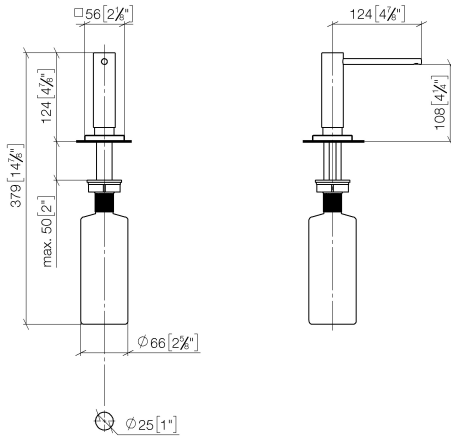

Dispenser with rosette - Durabronz (23kt Gold)

LOT

82 439 970

- 124mm projection
- 500 ml bottle
- can be filled from the top
- rotating pump head
- height 124 mm
- hole diameter 25 mm
- individual rosette 55 x 55 mm

Fits LOT

	Durabronz (23kt Gold)	82 439 970-09
	Chrome	82 439 970-00
	Brushed Platinum	82 439 970-06
	Platinum	82 439 970-08
	Dark Chrome	82 439 970-19
	Brushed Durabronz (23kt Gold)	82 439 970-28
	Brushed Champagne (22kt Gold)	82 439 970-46
	Champagne (22kt Gold)	82 439 970-47
	Brushed Chrome	82 439 970-93
	Brushed Dark Platinum	82 439 970-99

Dispenser with rosette - Durabronz (23kt Gold)

LOT

82 439 970

mm [inches]

82 439 970

Parts for other finishes can be found here: [Chrome](#)

Spare parts list

No.	Item Number	Name	Quantity used	Delivery time
1	90 10 10 538 00-09	dispenser	1	40
2	08 27 97 505-09	rosette	1	40
3	08 10 10 624 90	disc	1	2
4	09 14 10 151 90	seal	1	2
5	08 10 10 527 90	holder	1	2
6	09 14 05 014 90	seal	1	2
7	08 10 10 517 90	nut	1	2
8	90 10 10 603 00 90	container	1	2