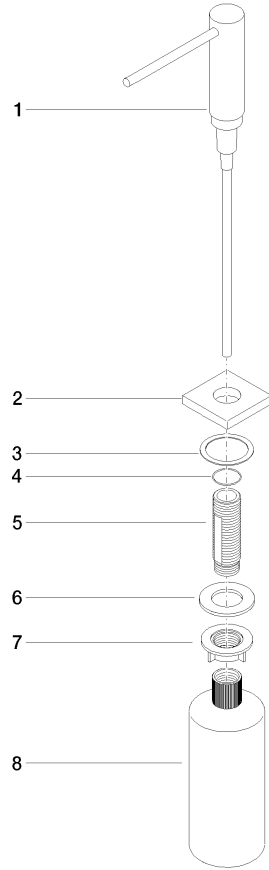

Dispenser with rosette - Durabronz (23kt Gold)

LOT

82 439 970

- 124mm projection
- 500 ml bottle
- can be filled from the top
- rotating pump head
- height 124 mm
- hole diameter 25 mm
- individual rosette 55 x 55 mm

Fits LOT

	Durabronz (23kt Gold)	82 439 970-09
	Chrome	82 439 970-00
	Brushed Platinum	82 439 970-06
	Platinum	82 439 970-08
	Dark Chrome	82 439 970-19
	Brushed Durabronz (23kt Gold)	82 439 970-28
	Brushed Champagne (22kt Gold)	82 439 970-46
	Champagne (22kt Gold)	82 439 970-47
	Brushed Chrome	82 439 970-93
	Brushed Dark Platinum	82 439 970-99

Dispenser with rosette - Durabronz (23kt Gold)

LOT

82 439 970

mm [inches]

82 439 970

Parts for other finishes can be found here: [Chrome](#)

Spare parts list

No.	Item Number	Name	Quantity used	Delivery time
1	90 10 10 538 00-09	dispenser	1	40
2	08 27 97 505-09	rosette	1	40
3	08 10 10 624 90	disc	1	2
4	09 14 10 151 90	seal	1	2
5	08 10 10 527 90	holder	1	2
6	09 14 05 014 90	seal	1	2
7	08 10 10 517 90	nut	1	2
8	90 10 10 603 00 90	container	1	2