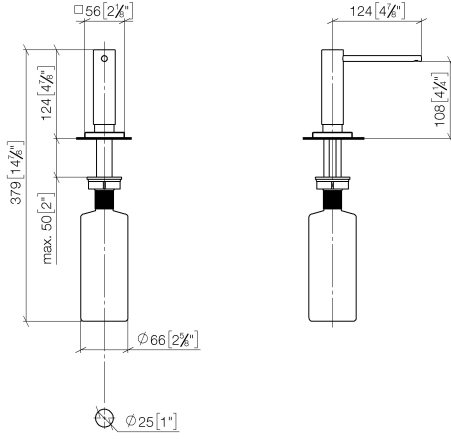

**Dispenser with rosette - Dark Chrome**

LOT

82 439 970

- 124mm projection
- 500 ml bottle
- can be filled from the top
- rotating pump head
- height 124 mm
- hole diameter 25 mm
- individual rosette 55 x 55 mm

Fits LOT

|  |                               |               |
|--|-------------------------------|---------------|
|   | Dark Chrome                   | 82 439 970-19 |
|   | Chrome                        | 82 439 970-00 |
|   | Brushed Platinum              | 82 439 970-06 |
|   | Platinum                      | 82 439 970-08 |
|   | Durabrass (23kt Gold)         | 82 439 970-09 |
|   | Brushed Durabrass (23kt Gold) | 82 439 970-28 |
|   | Brushed Champagne (22kt Gold) | 82 439 970-46 |
|   | Champagne (22kt Gold)         | 82 439 970-47 |
|   | Brushed Chrome                | 82 439 970-93 |
|  | Brushed Dark Platinum         | 82 439 970-99 |

Dispenser with rosette - Dark Chrome

LOT

82 439 970

mm [inches]

82 439 970

Parts for other  
finishes can be found  
here: [Chrome](#)