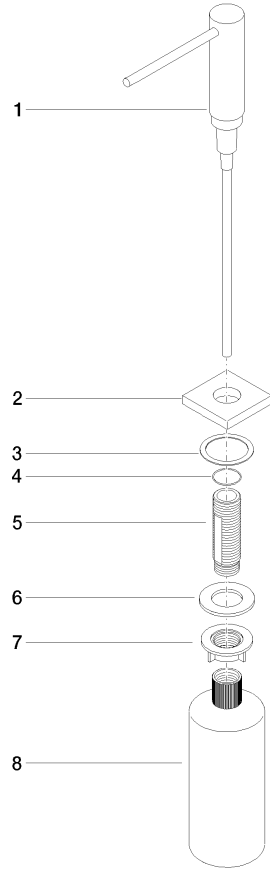

**Dispenser with rosette - Brushed Durabron (23kt Gold)**

LOT

82 439 970

- 124mm projection
- 500 ml bottle
- can be filled from the top
- rotating pump head
- height 124 mm
- hole diameter 25 mm
- individual rosette 55 x 55 mm

Fits LOT

	Brushed Durabron (23kt Gold)	82 439 970-28
	Chrome	82 439 970-00
	Brushed Platinum	82 439 970-06
	Platinum	82 439 970-08
	Durabron (23kt Gold)	82 439 970-09
	Dark Chrome	82 439 970-19
	Brushed Champagne (22kt Gold)	82 439 970-46
	Champagne (22kt Gold)	82 439 970-47
	Brushed Chrome	82 439 970-93
	Brushed Dark Platinum	82 439 970-99

Dispenser with rosette - Brushed Durabronz (23kt Gold)

LOT

82 439 970

mm [inches]

82 439 970

Parts for other finishes can be found here: [Chrome](#)

### Spare parts list

No.	Item Number	Name	Quantity used	Delivery time
1	90 10 10 538 00-28	dispenser	1	20
2	08 27 97 505-28	rosette	1	20
3	08 10 10 624 90	disc	1	2
4	09 14 10 151 90	seal	1	2
5	08 10 10 527 90	holder	1	2
6	09 14 05 014 90	seal	1	2
7	08 10 10 517 90	nut	1	2
8	90 10 10 603 00 90	container	1	2