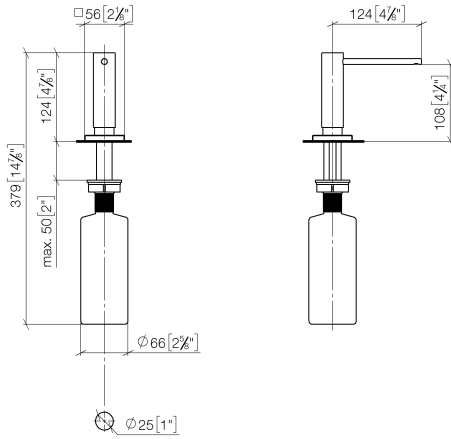

**Dispenser with rosette - Brushed Durabron (23kt Gold)**

LOT

82 439 970

- 124mm projection
- 500 ml bottle
- can be filled from the top
- rotating pump head
- height 124 mm
- hole diameter 25 mm
- individual rosette 55 x 55 mm

Fits LOT

	Brushed Durabron (23kt Gold)	82 439 970-28
	Chrome	82 439 970-00
	Brushed Platinum	82 439 970-06
	Platinum	82 439 970-08
	Durabron (23kt Gold)	82 439 970-09
	Dark Chrome	82 439 970-19
	Brushed Champagne (22kt Gold)	82 439 970-46
	Champagne (22kt Gold)	82 439 970-47
	Brushed Chrome	82 439 970-93
	Brushed Dark Platinum	82 439 970-99

Dispenser with rosette - Brushed Durabronz (23kt Gold)

LOT

82 439 970

mm [inches]

82 439 970

Parts for other finishes can be found here: [Chrome](#)

### Spare parts list

No.	Item Number	Name	Quantity used	Delivery time
1	90 10 10 538 00-28	dispenser	1	20
2	08 27 97 505-28	rosette	1	20
3	08 10 10 624 90	disc	1	2
4	09 14 10 151 90	seal	1	2
5	08 10 10 527 90	holder	1	2
6	09 14 05 014 90	seal	1	2
7	08 10 10 517 90	nut	1	2
8	90 10 10 603 00 90	container	1	2