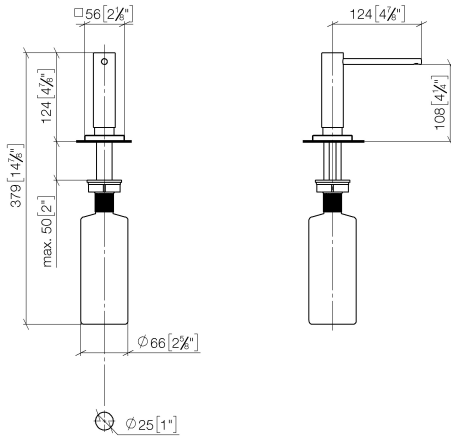

**Dispenser with rosette - Brushed Champagne (22kt Gold)**

LOT

82 439 970

- 124mm projection
- 500 ml bottle
- can be filled from the top
- rotating pump head
- height 124 mm
- hole diameter 25 mm
- individual rosette 55 x 55 mm

Fits LOT

	Brushed Champagne (22kt Gold)	82 439 970-46
	Chrome	82 439 970-00
	Brushed Platinum	82 439 970-06
	Platinum	82 439 970-08
	Durabress (23kt Gold)	82 439 970-09
	Dark Chrome	82 439 970-19
	Brushed Durabress (23kt Gold)	82 439 970-28
	Champagne (22kt Gold)	82 439 970-47
	Brushed Chrome	82 439 970-93
	Brushed Dark Platinum	82 439 970-99

Dispenser with rosette - Brushed Champagne (22kt Gold)

LOT

82 439 970

mm [inches]

82 439 970

Parts for other finishes can be found here: [Chrome](#)

### Spare parts list

No.	Item Number	Name	Quantity used	Delivery time
1	90 10 10 538 00-46	dispenser	1	30
2	08 27 97 505-46	rosette	1	30
3	08 10 10 624 90	disc	1	2
4	09 14 10 151 90	seal	1	2
5	08 10 10 527 90	holder	1	2
6	09 14 05 014 90	seal	1	2
7	08 10 10 517 90	nut	1	2
8	90 10 10 603 00 90	container	1	2