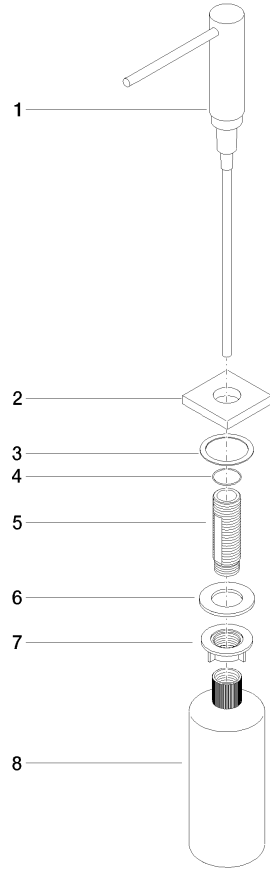

**Dispenser with rosette - Brushed Champagne (22kt Gold)**

LOT

82 439 970

- 124mm projection
- 500 ml bottle
- can be filled from the top
- rotating pump head
- height 124 mm
- hole diameter 25 mm
- individual rosette 55 x 55 mm

Fits LOT

	Brushed Champagne (22kt Gold)	82 439 970-46
	Chrome	82 439 970-00
	Brushed Platinum	82 439 970-06
	Platinum	82 439 970-08
	Durabress (23kt Gold)	82 439 970-09
	Dark Chrome	82 439 970-19
	Brushed Durabress (23kt Gold)	82 439 970-28
	Champagne (22kt Gold)	82 439 970-47
	Brushed Chrome	82 439 970-93
	Brushed Dark Platinum	82 439 970-99

Dispenser with rosette - Brushed Champagne (22kt Gold)

LOT

82 439 970

mm [inches]

82 439 970

Parts for other finishes can be found here: [Chrome](#)

### Spare parts list

No.	Item Number	Name	Quantity used	Delivery time
1	90 10 10 538 00-46	dispenser	1	30
2	08 27 97 505-46	rosette	1	30
3	08 10 10 624 90	disc	1	2
4	09 14 10 151 90	seal	1	2
5	08 10 10 527 90	holder	1	2
6	09 14 05 014 90	seal	1	2
7	08 10 10 517 90	nut	1	2
8	90 10 10 603 00 90	container	1	2