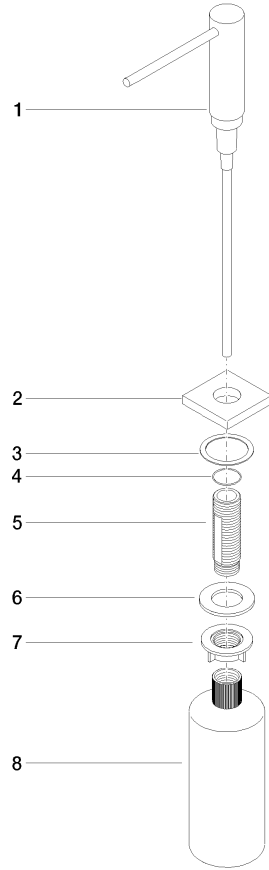

**Dispenser with rosette - Champagne (22kt Gold)**

LOT

82 439 970

- 124mm projection
- 500 ml bottle
- can be filled from the top
- rotating pump head
- height 124 mm
- hole diameter 25 mm
- individual rosette 55 x 55 mm

Fits LOT

	Champagne (22kt Gold)	82 439 970-47
	Chrome	82 439 970-00
	Brushed Platinum	82 439 970-06
	Platinum	82 439 970-08
	Durabrand (23kt Gold)	82 439 970-09
	Dark Chrome	82 439 970-19
	Brushed Durabrand (23kt Gold)	82 439 970-28
	Brushed Champagne (22kt Gold)	82 439 970-46
	Brushed Chrome	82 439 970-93
	Brushed Dark Platinum	82 439 970-99

Dispenser with rosette - Champagne (22kt Gold)

LOT

82 439 970

mm [inches]

82 439 970

Parts for other finishes can be found here: [Chrome](#)

### Spare parts list

No.	Item Number	Name	Quantity used	Delivery time
1	90 10 10 538 00-47	dispenser	1	30
2	08 27 97 505-47	rosette	1	30
3	08 10 10 624 90	disc	1	2
4	09 14 10 151 90	seal	1	2
5	08 10 10 527 90	holder	1	2
6	09 14 05 014 90	seal	1	2
7	08 10 10 517 90	nut	1	2
8	90 10 10 603 00 90	container	1	2