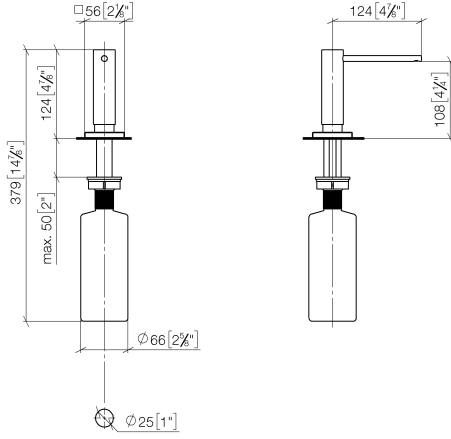

**Dispenser with rosette - Brushed Chrome**

LOT

82 439 970

- 124mm projection
- 500 ml bottle
- can be filled from the top
- rotating pump head
- height 124 mm
- hole diameter 25 mm
- individual rosette 55 x 55 mm

Fits LOT

	Brushed Chrome	82 439 970-93
	Chrome	82 439 970-00
	Brushed Platinum	82 439 970-06
	Platinum	82 439 970-08
	Durabrand (23kt Gold)	82 439 970-09
	Dark Chrome	82 439 970-19
	Brushed Durabrand (23kt Gold)	82 439 970-28
	Brushed Champagne (22kt Gold)	82 439 970-46
	Champagne (22kt Gold)	82 439 970-47
	Brushed Dark Platinum	82 439 970-99

Dispenser with rosette - Brushed Chrome

LOT

82 439 970

mm [inches]

82 439 970

Parts for other finishes can be found here: [Chrome](#)

Spare parts list

No.	Item Number	Name	Quantity used	Delivery time
1	90 10 10 538 00-93	dispenser	1	20
2	08 27 97 505-93	rosette	1	20
3	08 10 10 624 90	disc	1	2
4	09 14 10 151 90	seal	1	2
5	08 10 10 527 90	holder	1	2
6	09 14 05 014 90	seal	1	2
7	08 10 10 517 90	nut	1	2
8	90 10 10 603 00 90	container	1	2