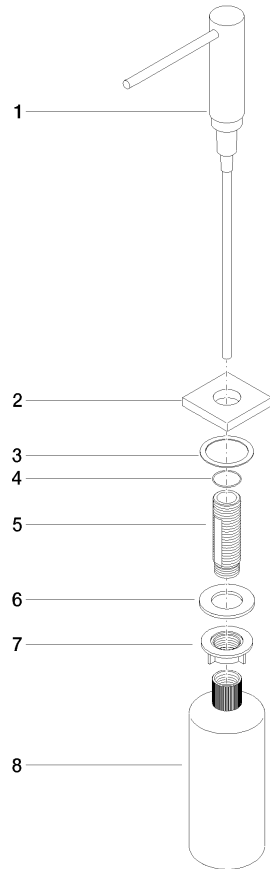

**Dispenser with rosette - Brushed Chrome**

LOT

82 439 970

- 124mm projection
- 500 ml bottle
- can be filled from the top
- rotating pump head
- height 124 mm
- hole diameter 25 mm
- individual rosette 55 x 55 mm

Fits LOT

	Brushed Chrome	82 439 970-93
	Chrome	82 439 970-00
	Brushed Platinum	82 439 970-06
	Platinum	82 439 970-08
	Durabrand (23kt Gold)	82 439 970-09
	Dark Chrome	82 439 970-19
	Brushed Durabrand (23kt Gold)	82 439 970-28
	Brushed Champagne (22kt Gold)	82 439 970-46
	Champagne (22kt Gold)	82 439 970-47
	Brushed Dark Platinum	82 439 970-99

Dispenser with rosette - Brushed Chrome

LOT

82 439 970

mm [inches]

82 439 970

Parts for other finishes can be found here: [Chrome](#)

Spare parts list

No.	Item Number	Name	Quantity used	Delivery time
1	90 10 10 538 00-93	dispenser	1	20
2	08 27 97 505-93	rosette	1	20
3	08 10 10 624 90	disc	1	2
4	09 14 10 151 90	seal	1	2
5	08 10 10 527 90	holder	1	2
6	09 14 05 014 90	seal	1	2
7	08 10 10 517 90	nut	1	2
8	90 10 10 603 00 90	container	1	2