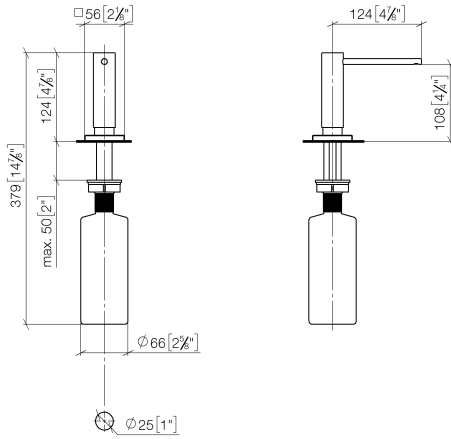

Dispenser with rosette - Brushed Dark Platinum

LOT

82 439 970

- 124mm projection
- 500 ml bottle
- can be filled from the top
- rotating pump head
- height 124 mm
- hole diameter 25 mm
- individual rosette 55 x 55 mm

Fits LOT

	Brushed Dark Platinum	82 439 970-99
	Chrome	82 439 970-00
	Brushed Platinum	82 439 970-06
	Platinum	82 439 970-08
	Durabronze (23kt Gold)	82 439 970-09
	Dark Chrome	82 439 970-19
	Brushed Durabronze (23kt Gold)	82 439 970-28
	Brushed Champagne (22kt Gold)	82 439 970-46
	Champagne (22kt Gold)	82 439 970-47
	Brushed Chrome	82 439 970-93

Dispenser with rosette - Brushed Dark Platinum

LOT

82 439 970

mm [inches]

82 439 970

Parts for other finishes can be found here: [Chrome](#)

Spare parts list

No.	Item Number	Name	Quantity used	Delivery time
1	90 10 10 538 00-99	dispenser	1	30
2	08 27 97 505-99	rosette	1	30
3	08 10 10 624 90	disc	1	2
4	09 14 10 151 90	seal	1	2
5	08 10 10 527 90	holder	1	2
6	09 14 05 014 90	seal	1	2
7	08 10 10 517 90	nut	1	2
8	90 10 10 603 00 90	container	1	2