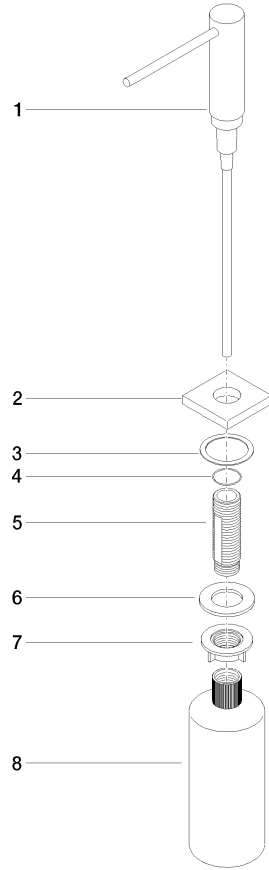

Dispenser with rosette - Brushed Dark Platinum

LOT

82 439 970

- 124mm projection
- 500 ml bottle
- can be filled from the top
- rotating pump head
- height 124 mm
- hole diameter 25 mm
- individual rosette 55 x 55 mm

Fits LOT

	Brushed Dark Platinum	82 439 970-99
	Chrome	82 439 970-00
	Brushed Platinum	82 439 970-06
	Platinum	82 439 970-08
	Durabronze (23kt Gold)	82 439 970-09
	Dark Chrome	82 439 970-19
	Brushed Durabronze (23kt Gold)	82 439 970-28
	Brushed Champagne (22kt Gold)	82 439 970-46
	Champagne (22kt Gold)	82 439 970-47
	Brushed Chrome	82 439 970-93

Dispenser with rosette - Brushed Dark Platinum

LOT

82 439 970

mm [inches]

82 439 970

Parts for other finishes can be found here: [Chrome](#)

Spare parts list

No.	Item Number	Name	Quantity used	Delivery time
1	90 10 10 538 00-99	dispenser	1	30
2	08 27 97 505-99	rosette	1	30
3	08 10 10 624 90	disc	1	2
4	09 14 10 151 90	seal	1	2
5	08 10 10 527 90	holder	1	2
6	09 14 05 014 90	seal	1	2
7	08 10 10 517 90	nut	1	2
8	90 10 10 603 00 90	container	1	2