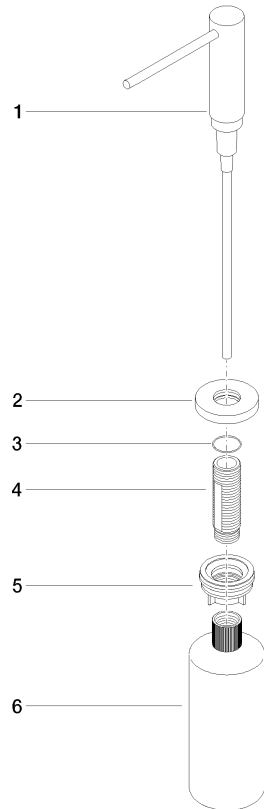

Dispenser with rosette - Durabronz (23kt Gold)

ELIO

82 444 970

- 124mm projection
- 500 ml bottle
- can be filled from the top
- rotating pump head
- height 124 mm
- rosette Ø 55 mm
- hole diameter 25 mm

Fits ELIO, ENO, MEM, META SQUARE, SYNC, TARA and TARA ULTRA

Fits: ELIO, MEM, TARA, TARA ULTRA, META SQUARE

	Durabronz (23kt Gold)	82 444 970-09
	Chrome	82 444 970-00
	Brushed Platinum	82 444 970-06
	Platinum	82 444 970-08
	Dark Chrome	82 444 970-19
	Brushed Durabronz (23kt Gold)	82 444 970-28
	Matte Black	82 444 970-33
	Brushed Champagne (22kt Gold)	82 444 970-46
	Champagne (22kt Gold)	82 444 970-47
	Brushed Chrome	82 444 970-93
	Brushed Dark Platinum	82 444 970-99

82 444 970

mm [inches]

82 444 970

Parts for other finishes can be found here: [Chrome](#)

Spare parts list

No.	Item Number	Name	Quantity used	Delivery time
1	90 10 10 538 00-09	dispenser	1	40
2	90 27 97 506 00-09	rosette	1	40
3	09 14 10 151 90	seal	1	2
4	08 10 10 527 90	holder	1	2
5	05 23 10 001 00 90	fixing set	1	2
6	90 10 10 603 00 90	container	1	2