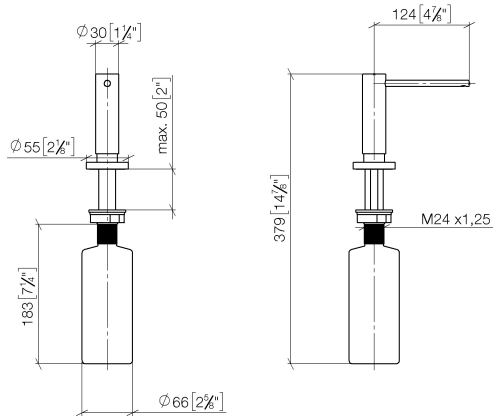

Dispenser with rosette - Durabronz (23kt Gold)

ELIO

82 444 970

- 124mm projection
- 500 ml bottle
- can be filled from the top
- rotating pump head
- height 124 mm
- rosette Ø 55 mm
- hole diameter 25 mm

Fits ELIO, ENO, MEM, META SQUARE, SYNC, TARA and TARA ULTRA

Fits: ELIO, MEM, TARA, TARA ULTRA, META SQUARE

	Durabronz (23kt Gold)	82 444 970-09
	Chrome	82 444 970-00
	Brushed Platinum	82 444 970-06
	Platinum	82 444 970-08
	Dark Chrome	82 444 970-19
	Brushed Durabronz (23kt Gold)	82 444 970-28
	Matte Black	82 444 970-33
	Brushed Champagne (22kt Gold)	82 444 970-46
	Champagne (22kt Gold)	82 444 970-47
	Brushed Chrome	82 444 970-93
	Brushed Dark Platinum	82 444 970-99

82 444 970

mm [inches]

82 444 970

Parts for other finishes can be found here: [Chrome](#)

Spare parts list

No.	Item Number	Name	Quantity used	Delivery time
1	90 10 10 538 00-09	dispenser	1	40
2	90 27 97 506 00-09	rosette	1	40
3	09 14 10 151 90	seal	1	2
4	08 10 10 527 90	holder	1	2
5	05 23 10 001 00 90	fixing set	1	2
6	90 10 10 603 00 90	container	1	2