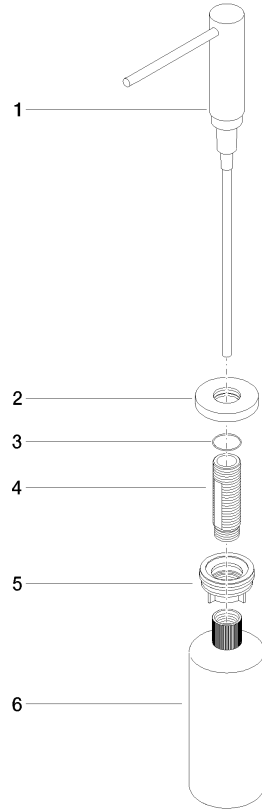

Dispenser with rosette - Dark Chrome

ELIO

82 444 970

- 124mm projection
- 500 ml bottle
- can be filled from the top
- rotating pump head
- height 124 mm
- rosette Ø 55 mm
- hole diameter 25 mm

Fits ELIO, ENO, MEM, META SQUARE, SYNC, TARA and TARA ULTRA

Fits: ELIO, MEM, TARA, TARA ULTRA, META SQUARE

	Dark Chrome	82 444 970-19
	Chrome	82 444 970-00
	Brushed Platinum	82 444 970-06
	Platinum	82 444 970-08
	Durabrand (23kt Gold)	82 444 970-09
	Brushed Durabrand (23kt Gold)	82 444 970-28
	Matte Black	82 444 970-33
	Brushed Champagne (22kt Gold)	82 444 970-46
	Champagne (22kt Gold)	82 444 970-47
	Brushed Chrome	82 444 970-93
	Brushed Dark Platinum	82 444 970-99

82 444 970

mm [inches]

82 444 970

Parts for other finishes can be found here: [Chrome](#)

Spare parts list

No.	Item Number	Name	Quantity used	Delivery time
1	90 10 10 538 00-19	dispenser	1	20
2	90 27 97 506 00-19	rosette	1	20
3	09 14 10 151 90	seal	1	2
4	08 10 10 527 90	holder	1	2
5	05 23 10 001 00 90	fixing set	1	2
6	90 10 10 603 00 90	container	1	2