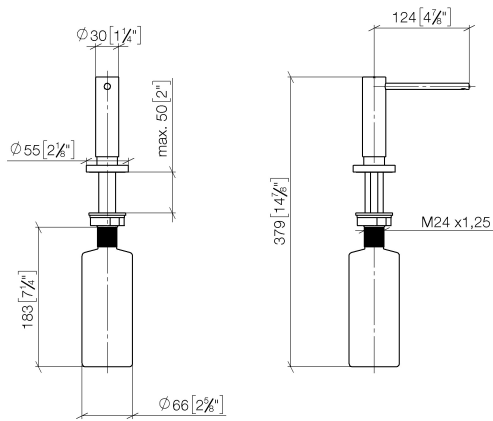

Dispenser with rosette - Dark Chrome

ELIO

82 444 970

- 124mm projection
- 500 ml bottle
- can be filled from the top
- rotating pump head
- height 124 mm
- rosette Ø 55 mm
- hole diameter 25 mm

Fits ELIO, ENO, MEM, META SQUARE, SYNC, TARA and TARA ULTRA

Fits: ELIO, MEM, TARA, TARA ULTRA, META SQUARE

	Dark Chrome	82 444 970-19
	Chrome	82 444 970-00
	Brushed Platinum	82 444 970-06
	Platinum	82 444 970-08
	Durabrand (23kt Gold)	82 444 970-09
	Brushed Durabrand (23kt Gold)	82 444 970-28
	Matte Black	82 444 970-33
	Brushed Champagne (22kt Gold)	82 444 970-46
	Champagne (22kt Gold)	82 444 970-47
	Brushed Chrome	82 444 970-93
	Brushed Dark Platinum	82 444 970-99

82 444 970

mm [inches]

82 444 970

Parts for other finishes can be found here: [Chrome](#)

Spare parts list

No.	Item Number	Name	Quantity used	Delivery time
1	90 10 10 538 00-19	dispenser	1	20
2	90 27 97 506 00-19	rosette	1	20
3	09 14 10 151 90	seal	1	2
4	08 10 10 527 90	holder	1	2
5	05 23 10 001 00 90	fixing set	1	2
6	90 10 10 603 00 90	container	1	2