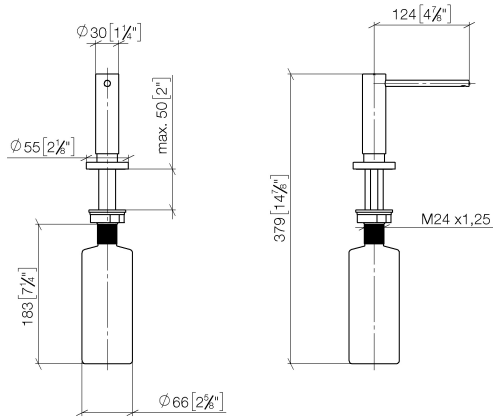

Dispenser with rosette - Brushed Champagne (22kt Gold)

ELIO

82 444 970

- 124mm projection
- 500 ml bottle
- can be filled from the top
- rotating pump head
- height 124 mm
- rosette Ø 55 mm
- hole diameter 25 mm

Fits ELIO, ENO, MEM, META SQUARE, SYNC, TARA and TARA ULTRA

Fits: ELIO, MEM, TARA, TARA ULTRA, META SQUARE

	Brushed Champagne (22kt Gold)	82 444 970-46
	Chrome	82 444 970-00
	Brushed Platinum	82 444 970-06
	Platinum	82 444 970-08
	Durabross (23kt Gold)	82 444 970-09
	Dark Chrome	82 444 970-19
	Brushed Durabross (23kt Gold)	82 444 970-28
	Matte Black	82 444 970-33
	Champagne (22kt Gold)	82 444 970-47
	Brushed Chrome	82 444 970-93
	Brushed Dark Platinum	82 444 970-99

82 444 970

mm [inches]

82 444 970

Parts for other finishes can be found here: [Chrome](#)

### Spare parts list

No.	Item Number	Name	Quantity used	Delivery time
1	90 10 10 538 00-46	dispenser	1	30
2	90 27 97 506 00-46	rosette	1	30
3	09 14 10 151 90	seal	1	2
4	08 10 10 527 90	holder	1	2
5	05 23 10 001 00 90	fixing set	1	2
6	90 10 10 603 00 90	container	1	2