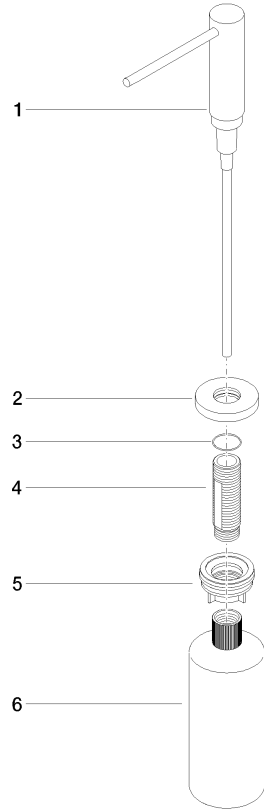

Dispenser with rosette - Brushed Champagne (22kt Gold)

ELIO

82 444 970

- 124mm projection
- 500 ml bottle
- can be filled from the top
- rotating pump head
- height 124 mm
- rosette Ø 55 mm
- hole diameter 25 mm

Fits ELIO, ENO, MEM, META SQUARE, SYNC, TARA and TARA ULTRA

Fits: ELIO, MEM, TARA, TARA ULTRA, META SQUARE

	Brushed Champagne (22kt Gold)	82 444 970-46
	Chrome	82 444 970-00
	Brushed Platinum	82 444 970-06
	Platinum	82 444 970-08
	Durabross (23kt Gold)	82 444 970-09
	Dark Chrome	82 444 970-19
	Brushed Durabross (23kt Gold)	82 444 970-28
	Matte Black	82 444 970-33
	Champagne (22kt Gold)	82 444 970-47
	Brushed Chrome	82 444 970-93
	Brushed Dark Platinum	82 444 970-99

82 444 970

mm [inches]

82 444 970

Parts for other finishes can be found here: [Chrome](#)

### Spare parts list

No.	Item Number	Name	Quantity used	Delivery time
1	90 10 10 538 00-46	dispenser	1	30
2	90 27 97 506 00-46	rosette	1	30
3	09 14 10 151 90	seal	1	2
4	08 10 10 527 90	holder	1	2
5	05 23 10 001 00 90	fixing set	1	2
6	90 10 10 603 00 90	container	1	2