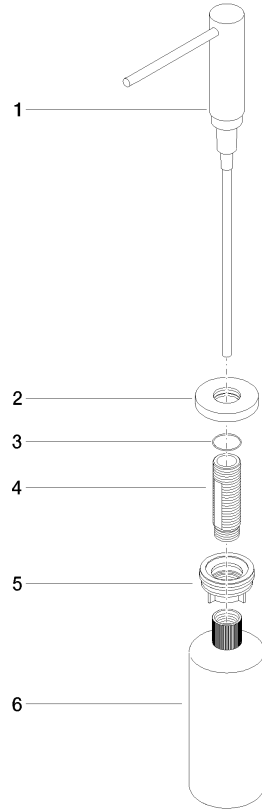

## Dispenser with rosette - Champagne (22kt Gold)

ELIO

82 444 970

- 124mm projection
- 500 ml bottle
- can be filled from the top
- rotating pump head
- height 124 mm
- rosette Ø 55 mm
- hole diameter 25 mm

Fits ELIO, ENO, MEM, META SQUARE, SYNC, TARA and TARA ULTRA

Fits: ELIO, MEM, TARA, TARA ULTRA, META SQUARE

	Champagne (22kt Gold)	82 444 970-47
	Chrome	82 444 970-00
	Brushed Platinum	82 444 970-06
	Platinum	82 444 970-08
	Durabrand (23kt Gold)	82 444 970-09
	Dark Chrome	82 444 970-19
	Brushed Durabrand (23kt Gold)	82 444 970-28
	Matte Black	82 444 970-33
	Brushed Champagne (22kt Gold)	82 444 970-46
	Brushed Chrome	82 444 970-93
	Brushed Dark Platinum	82 444 970-99

Dispenser with rosette - Champagne (22kt Gold)

82 444 970

mm [inches]

82 444 970

Parts for other finishes can be found here: [Chrome](#)

### Spare parts list

No.	Item Number	Name	Quantity used	Delivery time
1	90 10 10 538 00-47	dispenser	1	30
2	90 27 97 506 00-47	rosette	1	30
3	09 14 10 151 90	seal	1	2
4	08 10 10 527 90	holder	1	2
5	05 23 10 001 00 90	fixing set	1	2
6	90 10 10 603 00 90	container	1	2