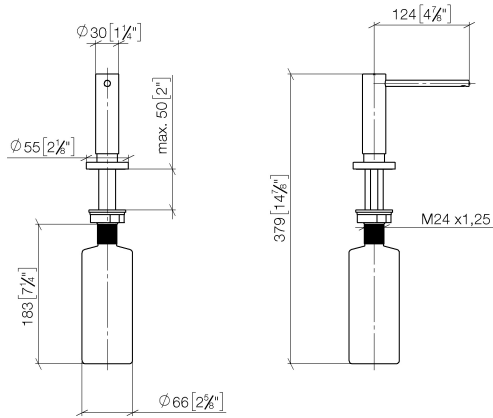

## Dispenser with rosette - Champagne (22kt Gold)

ELIO

82 444 970

- 124mm projection
- 500 ml bottle
- can be filled from the top
- rotating pump head
- height 124 mm
- rosette Ø 55 mm
- hole diameter 25 mm

Fits ELIO, ENO, MEM, META SQUARE, SYNC, TARA and TARA ULTRA

Fits: ELIO, MEM, TARA, TARA ULTRA, META SQUARE

	Champagne (22kt Gold)	82 444 970-47
	Chrome	82 444 970-00
	Brushed Platinum	82 444 970-06
	Platinum	82 444 970-08
	Durabrand (23kt Gold)	82 444 970-09
	Dark Chrome	82 444 970-19
	Brushed Durabrand (23kt Gold)	82 444 970-28
	Matte Black	82 444 970-33
	Brushed Champagne (22kt Gold)	82 444 970-46
	Brushed Chrome	82 444 970-93
	Brushed Dark Platinum	82 444 970-99

Dispenser with rosette - Champagne (22kt Gold)

82 444 970

mm [inches]

82 444 970

Parts for other finishes can be found here: [Chrome](#)

### Spare parts list

No.	Item Number	Name	Quantity used	Delivery time
1	90 10 10 538 00-47	dispenser	1	30
2	90 27 97 506 00-47	rosette	1	30
3	09 14 10 151 90	seal	1	2
4	08 10 10 527 90	holder	1	2
5	05 23 10 001 00 90	fixing set	1	2
6	90 10 10 603 00 90	container	1	2