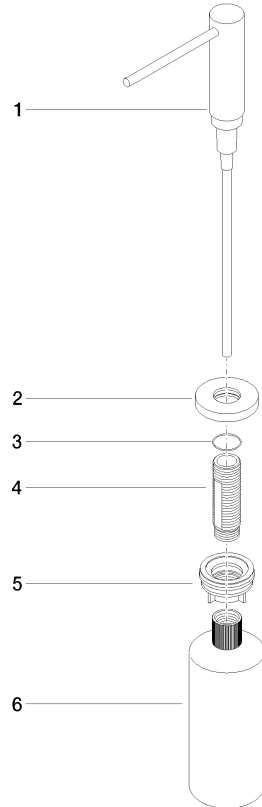

Dispenser with rosette - Brushed Chrome

ELIO

82 444 970

- 124mm projection
- 500 ml bottle
- can be filled from the top
- rotating pump head
- height 124 mm
- rosette Ø 55 mm
- hole diameter 25 mm

Fits ELIO, ENO, MEM, META SQUARE, SYNC, TARA and TARA ULTRA

Fits: ELIO, MEM, TARA, TARA ULTRA, META SQUARE

	Brushed Chrome	82 444 970-93
	Chrome	82 444 970-00
	Brushed Platinum	82 444 970-06
	Platinum	82 444 970-08
	Durabrace (23kt Gold)	82 444 970-09
	Dark Chrome	82 444 970-19
	Brushed Durabrace (23kt Gold)	82 444 970-28
	Matte Black	82 444 970-33
	Brushed Champagne (22kt Gold)	82 444 970-46
	Champagne (22kt Gold)	82 444 970-47
	Brushed Dark Platinum	82 444 970-99

82 444 970

mm [inches]

82 444 970

Parts for other finishes can be found here: [Chrome](#)

Spare parts list

No.	Item Number	Name	Quantity used	Delivery time
1	90 10 10 538 00-93	dispenser	1	20
2	90 27 97 506 00-93	rosette	1	20
3	09 14 10 151 90	seal	1	2
4	08 10 10 527 90	holder	1	2
5	05 23 10 001 00 90	fixing set	1	2
6	90 10 10 603 00 90	container	1	2