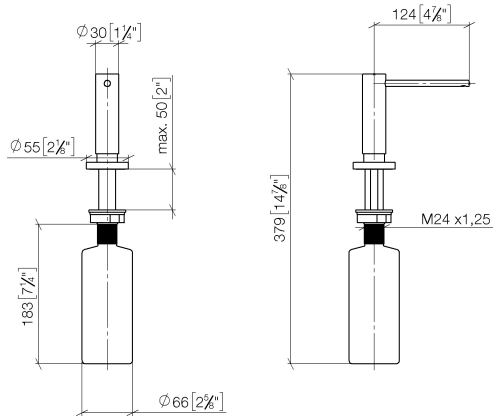

Dispenser with rosette - Brushed Chrome

ELIO

82 444 970

- 124mm projection
- 500 ml bottle
- can be filled from the top
- rotating pump head
- height 124 mm
- rosette Ø 55 mm
- hole diameter 25 mm

Fits ELIO, ENO, MEM, META SQUARE, SYNC, TARA and TARA ULTRA

Fits: ELIO, MEM, TARA, TARA ULTRA, META SQUARE

	Brushed Chrome	82 444 970-93
	Chrome	82 444 970-00
	Brushed Platinum	82 444 970-06
	Platinum	82 444 970-08
	Durabrace (23kt Gold)	82 444 970-09
	Dark Chrome	82 444 970-19
	Brushed Durabrace (23kt Gold)	82 444 970-28
	Matte Black	82 444 970-33
	Brushed Champagne (22kt Gold)	82 444 970-46
	Champagne (22kt Gold)	82 444 970-47
	Brushed Dark Platinum	82 444 970-99

82 444 970

mm [inches]

82 444 970

Parts for other finishes can be found here: [Chrome](#)

Spare parts list

No.	Item Number	Name	Quantity used	Delivery time
1	90 10 10 538 00-93	dispenser	1	20
2	90 27 97 506 00-93	rosette	1	20
3	09 14 10 151 90	seal	1	2
4	08 10 10 527 90	holder	1	2
5	05 23 10 001 00 90	fixing set	1	2
6	90 10 10 603 00 90	container	1	2