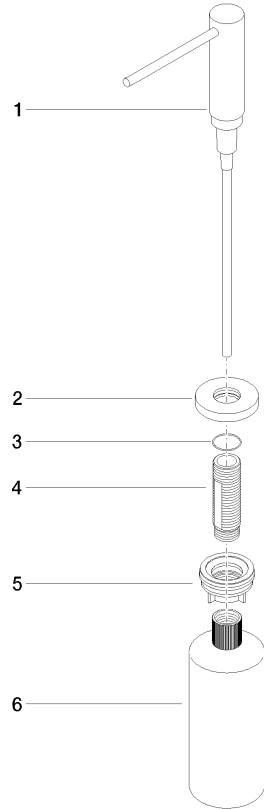

Dispenser with rosette - Brushed Dark Platinum

ELIO

82 444 970

- 124mm projection
- 500 ml bottle
- can be filled from the top
- rotating pump head
- height 124 mm
- rosette Ø 55 mm
- hole diameter 25 mm

Fits ELIO, ENO, MEM, META SQUARE, SYNC, TARA and TARA ULTRA

Fits: ELIO, MEM, TARA, TARA ULTRA, META SQUARE

	Brushed Dark Platinum	82 444 970-99
	Chrome	82 444 970-00
	Brushed Platinum	82 444 970-06
	Platinum	82 444 970-08
	Durabrand (23kt Gold)	82 444 970-09
	Dark Chrome	82 444 970-19
	Brushed Durabrand (23kt Gold)	82 444 970-28
	Matte Black	82 444 970-33
	Brushed Champagne (22kt Gold)	82 444 970-46
	Champagne (22kt Gold)	82 444 970-47
	Brushed Chrome	82 444 970-93

82 444 970

mm [inches]

82 444 970

Parts for other finishes can be found here: [Chrome](#)

Spare parts list

No.	Item Number	Name	Quantity used	Delivery time
1	90 10 10 538 00-99	dispenser	1	30
2	90 27 97 506 00-99	rosette	1	30
3	09 14 10 151 90	seal	1	2
4	08 10 10 527 90	holder	1	2
5	05 23 10 001 00 90	fixing set	1	2
6	90 10 10 603 00 90	container	1	2