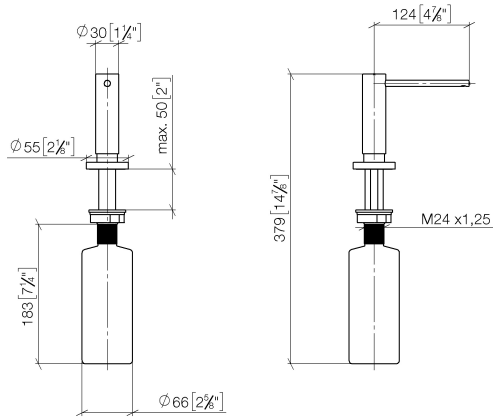

Dispenser with rosette - Brushed Dark Platinum

ELIO

82 444 970

- 124mm projection
- 500 ml bottle
- can be filled from the top
- rotating pump head
- height 124 mm
- rosette Ø 55 mm
- hole diameter 25 mm

Fits ELIO, ENO, MEM, META SQUARE, SYNC, TARA and TARA ULTRA

Fits: ELIO, MEM, TARA, TARA ULTRA, META SQUARE

	Brushed Dark Platinum	82 444 970-99
	Chrome	82 444 970-00
	Brushed Platinum	82 444 970-06
	Platinum	82 444 970-08
	Durabrand (23kt Gold)	82 444 970-09
	Dark Chrome	82 444 970-19
	Brushed Durabrand (23kt Gold)	82 444 970-28
	Matte Black	82 444 970-33
	Brushed Champagne (22kt Gold)	82 444 970-46
	Champagne (22kt Gold)	82 444 970-47
	Brushed Chrome	82 444 970-93

82 444 970

mm [inches]

82 444 970

Parts for other finishes can be found here: [Chrome](#)

Spare parts list

No.	Item Number	Name	Quantity used	Delivery time
1	90 10 10 538 00-99	dispenser	1	30
2	90 27 97 506 00-99	rosette	1	30
3	09 14 10 151 90	seal	1	2
4	08 10 10 527 90	holder	1	2
5	05 23 10 001 00 90	fixing set	1	2
6	90 10 10 603 00 90	container	1	2