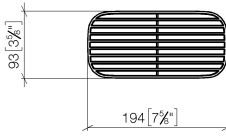

Grid element - Creamy White

82 481 970

- high-quality plastic grid elements
- plastic grid elements

NOTE: Grid elements must be ordered separately.

	Creamy White	82 481 970-51
	Matte Black	82 481 970-33
	Light Grey	82 481 970-52
	Taupe	82 481 970-53

Grid element - Creamy White

82 481 970

mm [inches]

Grid element - Creamy White

82 481 970

Grid element - Creamy White

82 481 970

Spare parts list