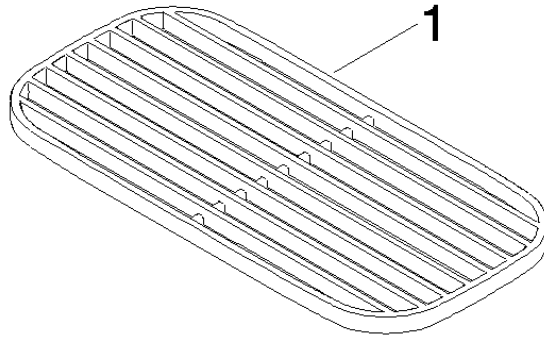

Grid element - Creamy White

82 481 970

- high-quality plastic grid elements
- plastic grid elements

NOTE: Grid elements must be ordered separately.

	Creamy White	82 481 970-51
	Matte Black	82 481 970-33
	Light Grey	82 481 970-52
	Taupe	82 481 970-53

Grid element - Creamy White

82 481 970

mm [inches]

Grid element - Creamy White

82 481 970

Grid element - Creamy White

82 481 970

Spare parts list