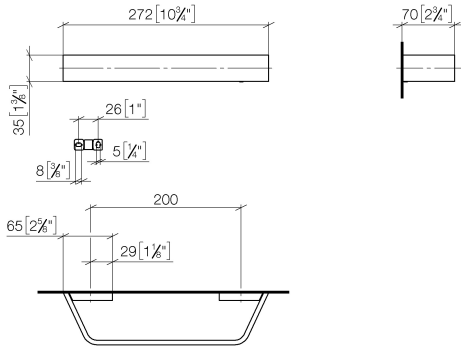

CL.1 Bath grip - Brushed Platinum

CL.1

83 020 705

- gauge 200 mm
- width 273mm
- height 35 mm
- 70mm projection

	Brushed Platinum	83 020 705-06
	Chrome	83 020 705-00
	Dark Chrome	83 020 705-19
	Brushed Champagne (22kt Gold)	83 020 705-46
	Champagne (22kt Gold)	83 020 705-47
	Brushed Dark Platinum	83 020 705-99

83 020 705

mm [inches]

83 020 705

Product version from 3/9/2015

Parts for other finishes can be found here: [Chrome](#)

CL.1 Bath grip - Brushed Platinum

CL.1

83 020 705

Spare parts list

Product version from 3/9/2015

No.	Item Number	Name	Quantity used	Delivery time
	05 17 20 758 00 90	fixing set	12	2