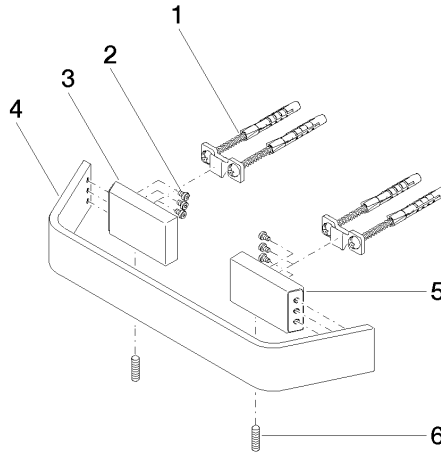

CL.1 Bath grip - Brushed Platinum

CL.1

83 020 705

- gauge 200 mm
- width 273mm
- height 35 mm
- 70mm projection

	Brushed Platinum	83 020 705-06
	Chrome	83 020 705-00
	Dark Chrome	83 020 705-19
	Brushed Champagne (22kt Gold)	83 020 705-46
	Champagne (22kt Gold)	83 020 705-47
	Brushed Dark Platinum	83 020 705-99

83 020 705

mm [inches]

83 020 705

Product version from 3/9/2015

Parts for other finishes can be found here: [Chrome](#)

CL.1 Bath grip - Brushed Platinum

CL.1

83 020 705

Spare parts list

Product version from 3/9/2015

No.	Item Number	Name	Quantity used	Delivery time
	05 17 20 758 00 90	fixing set	12	2