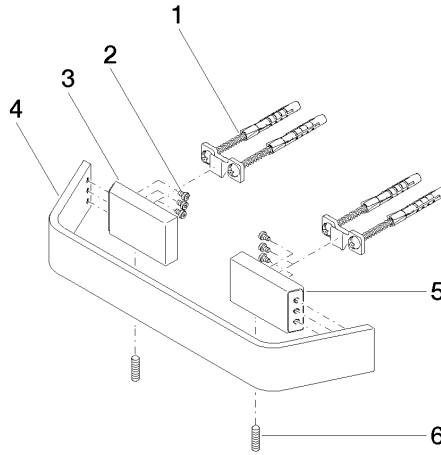

CL.1 Bath grip - Dark Chrome

CL.1

83 020 705

- gauge 200 mm
- width 273mm
- height 35 mm
- 70mm projection

	Dark Chrome	83 020 705-19
	Chrome	83 020 705-00
	Brushed Platinum	83 020 705-06
	Brushed Champagne (22kt Gold)	83 020 705-46
	Champagne (22kt Gold)	83 020 705-47
	Brushed Dark Platinum	83 020 705-99

CL.1 Bath grip - Dark Chrome

CL.1

83 020 705

mm [inches]

83 020 705

Product version from 3/9/2015

Parts for other
finishes can be found
here: [Chrome](#)

CL.1 Bath grip - Dark Chrome

CL.1

83 020 705

Spare parts list

Product version from 3/9/2015

No.	Item Number	Name	Quantity used	Delivery time
	05 17 20 758 00 90	fixing set	12	2