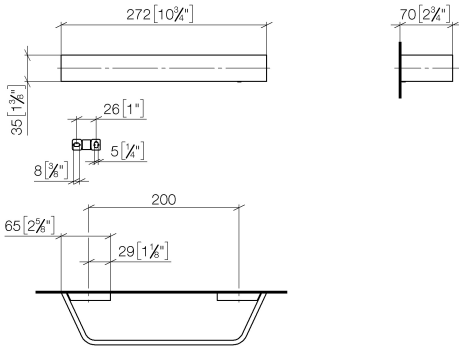

CL.1 Bath grip - Dark Chrome

CL.1

83 020 705

- gauge 200 mm
- width 273mm
- height 35 mm
- 70mm projection

	Dark Chrome	83 020 705-19
	Chrome	83 020 705-00
	Brushed Platinum	83 020 705-06
	Brushed Champagne (22kt Gold)	83 020 705-46
	Champagne (22kt Gold)	83 020 705-47
	Brushed Dark Platinum	83 020 705-99

CL.1 Bath grip - Dark Chrome

CL.1

83 020 705

mm [inches]

83 020 705

Product version from 3/9/2015

Parts for other
finishes can be found
here: [Chrome](#)

CL.1 Bath grip - Dark Chrome

CL.1

83 020 705

Spare parts list

Product version from 3/9/2015

No.	Item Number	Name	Quantity used	Delivery time
	05 17 20 758 00 90	fixing set	12	2