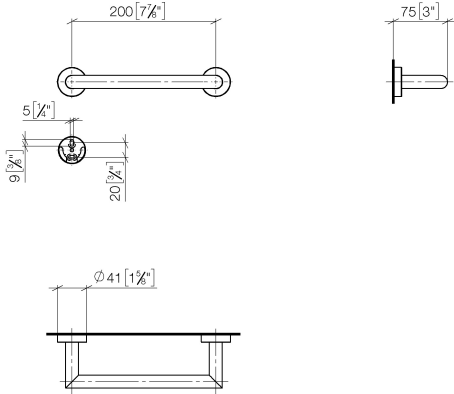

83 020 979

- gauge 200 mm
- width 240mm
- height 40 mm
- rosette Ø 40 mm
- 75mm projection

Fits: LISSÉ, META

|   |                               |               |
|---|-------------------------------|---------------|
|    | Brushed Bronze                | 83 020 979-42 |
|    | Chrome                        | 83 020 979-00 |
|    | Brushed Platinum              | 83 020 979-06 |
|    | Dark Chrome                   | 83 020 979-19 |
|    | Light Gold                    | 83 020 979-26 |
|    | Brushed Light Gold            | 83 020 979-27 |
|    | Matte Black                   | 83 020 979-33 |
|    | Brushed Champagne (22kt Gold) | 83 020 979-46 |
|    | Champagne (22kt Gold)         | 83 020 979-47 |
|   | Brushed Chrome                | 83 020 979-93 |
|  | Brushed Dark Platinum         | 83 020 979-99 |

83 020 979

mm [inches]

83 020 979

Parts for other finishes can be found here: [Chrome](#)

### Spare parts list

| No. | Item Number        | Name       | Quantity used | Delivery time |
|-----|--------------------|------------|---------------|---------------|
| 1   | 05 28 22 545 00-42 | holder     | 1             | 60            |
| 2   | 08 27 97 502-42    | rosette    | 2             | 60            |
| 3   | 08 30 11 517 90    | ring       | 2             | 2             |
| 4   | 08 17 97 560 90    | holder     | 2             | 2             |
| 5   | 05 30 31 025 00 90 | fixing set | 2             | 2             |
| 6   | 08 17 97 501 07    | holder     | 2             | 2             |