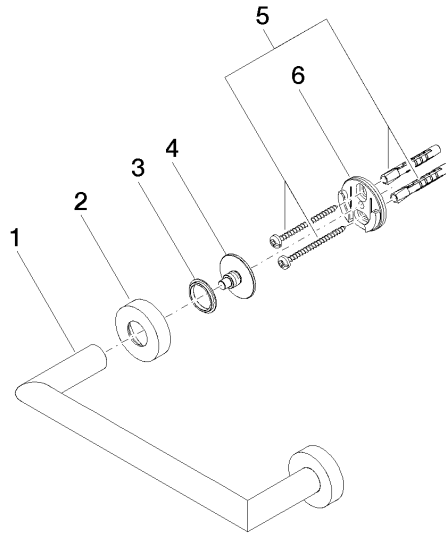

83 020 979

- gauge 200 mm
- width 240mm
- height 40 mm
- rosette Ø 40 mm
- 75mm projection

Fits: LISSÉ, META

|   |                               |               |
|---|-------------------------------|---------------|
|    | Brushed Bronze                | 83 020 979-42 |
|    | Chrome                        | 83 020 979-00 |
|    | Brushed Platinum              | 83 020 979-06 |
|    | Dark Chrome                   | 83 020 979-19 |
|    | Light Gold                    | 83 020 979-26 |
|    | Brushed Light Gold            | 83 020 979-27 |
|    | Matte Black                   | 83 020 979-33 |
|    | Brushed Champagne (22kt Gold) | 83 020 979-46 |
|    | Champagne (22kt Gold)         | 83 020 979-47 |
|   | Brushed Chrome                | 83 020 979-93 |
|  | Brushed Dark Platinum         | 83 020 979-99 |

83 020 979

mm [inches]

83 020 979

Parts for other finishes can be found here: [Chrome](#)

### Spare parts list

| No. | Item Number        | Name       | Quantity used | Delivery time |
|-----|--------------------|------------|---------------|---------------|
| 1   | 05 28 22 545 00-42 | holder     | 1             | 60            |
| 2   | 08 27 97 502-42    | rosette    | 2             | 60            |
| 3   | 08 30 11 517 90    | ring       | 2             | 2             |
| 4   | 08 17 97 560 90    | holder     | 2             | 2             |
| 5   | 05 30 31 025 00 90 | fixing set | 2             | 2             |
| 6   | 08 17 97 501 07    | holder     | 2             | 2             |