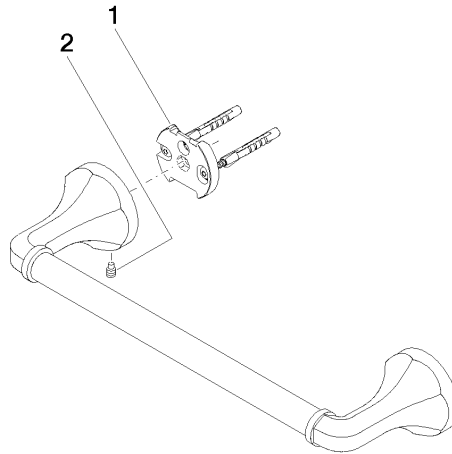

83 030 361

- gauge 300 mm
- width 360mm
- height 60 mm
- rosette Ø 60 mm
- 90mm projection

	Brushed Platinum	83 030 361-06
	Chrome	83 030 361-00
	Platinum	83 030 361-08
	Durabass (23kt Gold)	83 030 361-09
	Brushed Durabass (23kt Gold)	83 030 361-28
	Brushed Dark Platinum	83 030 361-99

Recommended miscellaneous

MADISON Mounting for towel bar/tumbler mounting on two sides - 12 358 970 90
 •for towel bar mounting plus towel bar mounting on back.

83 030 361

mm [inches]

83 030 361

Spare parts list

No.	Item Number	Name	Quantity used	Delivery time
1	05 17 97 507 00 90	fixing set	2	2
2	04 31 11 140 00 90	pin	2	2