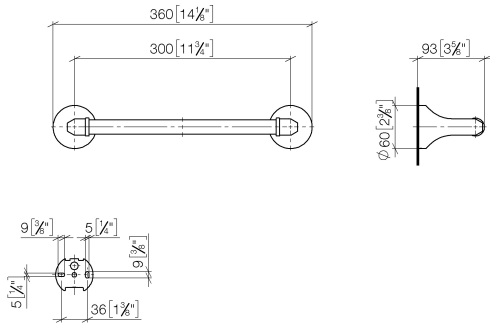

83 030 361

- gauge 300 mm
- width 360mm
- height 60 mm
- rosette Ø 60 mm
- 90mm projection

	Brushed Platinum	83 030 361-06
	Chrome	83 030 361-00
	Platinum	83 030 361-08
	Durabass (23kt Gold)	83 030 361-09
	Brushed Durabass (23kt Gold)	83 030 361-28
	Brushed Dark Platinum	83 030 361-99

Recommended miscellaneous

MADISON Mounting for towel bar/tumbler mounting on two sides - 12 358 970 90
 •for towel bar mounting plus towel bar mounting on back.

83 030 361

mm [inches]

83 030 361

Spare parts list

No.	Item Number	Name	Quantity used	Delivery time
1	05 17 97 507 00 90	fixing set	2	2
2	04 31 11 140 00 90	pin	2	2