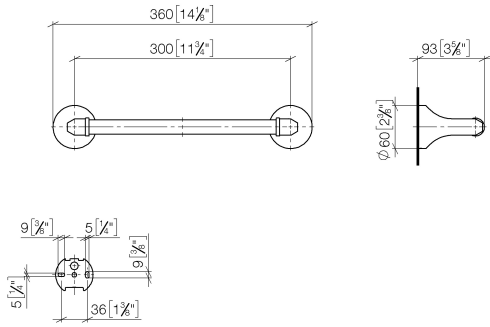

83 030 361

- gauge 300 mm
- width 360mm
- height 60 mm
- rosette Ø 60 mm
- 90mm projection

| | | |
|---|-------------------------------|---------------|
|  | Brushed Dark Platinum | 83 030 361-99 |
|  | Chrome | 83 030 361-00 |
|  | Brushed Platinum | 83 030 361-06 |
|  | Platinum | 83 030 361-08 |
|  | Durabress (23kt Gold) | 83 030 361-09 |
|  | Brushed Durabress (23kt Gold) | 83 030 361-28 |

Recommended miscellaneous

- MADISON Mounting for towel bar/tumbler mounting on two sides -** 12 358 970 90
- for towel bar mounting plus towel bar mounting on back.

83 030 361

mm [inches]

83 030 361

Spare parts list