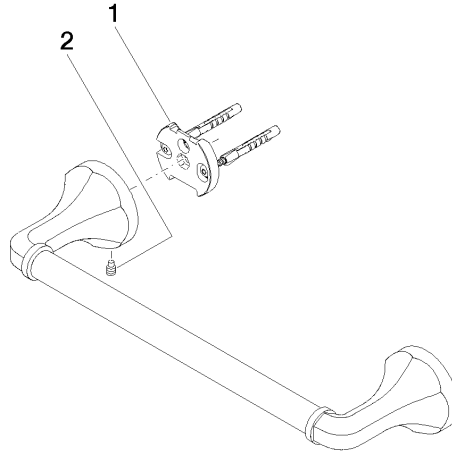

83 030 361

- gauge 300 mm
- width 360mm
- height 60 mm
- rosette Ø 60 mm
- 90mm projection

| | | |
|---|-------------------------------|---------------|
|  | Brushed Dark Platinum | 83 030 361-99 |
|  | Chrome | 83 030 361-00 |
|  | Brushed Platinum | 83 030 361-06 |
|  | Platinum | 83 030 361-08 |
|  | Durabress (23kt Gold) | 83 030 361-09 |
|  | Brushed Durabress (23kt Gold) | 83 030 361-28 |

Recommended miscellaneous

- MADISON Mounting for towel bar/tumbler mounting on two sides -** 12 358 970 90
- for towel bar mounting plus towel bar mounting on back.

83 030 361

mm [inches]

83 030 361

Spare parts list

| No. | Item Number | Name | Quantity used | Delivery time |
|-----|--------------------|------------|---------------|---------------|
| 1 | 05 17 97 507 00 90 | fixing set | 2 | 2 |
| 2 | 04 31 11 140 00 90 | pin | 2 | 2 |