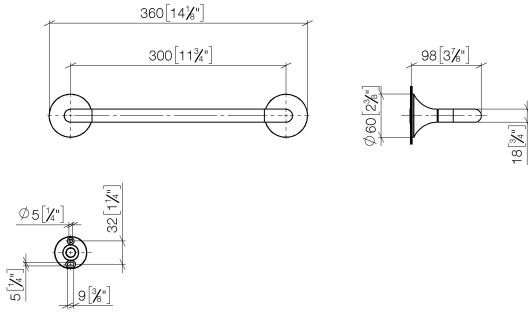

83 030 809

- gauge 300 mm
- width 360mm
- height 60 mm
- rosette Ø 60 mm
- 98mm projection

	Brushed Durabronze (23kt Gold)	83 030 809-28
	Chrome	83 030 809-00
	Brushed Platinum	83 030 809-06
	Platinum	83 030 809-08
	Dark Chrome	83 030 809-19
	Brushed Bronze	83 030 809-42
	Brushed Champagne (22kt Gold)	83 030 809-46
	Champagne (22kt Gold)	83 030 809-47
	Brushed Dark Platinum	83 030 809-99

83 030 809

mm [inches]

83 030 809

Product version from 3/13/2017 to 8/29/2019

Product version from 8/29/2019

Parts for other
finishes can be found
here: [Chrome](#)

VAIA Bath grip - Brushed Durabross (23kt Gold)