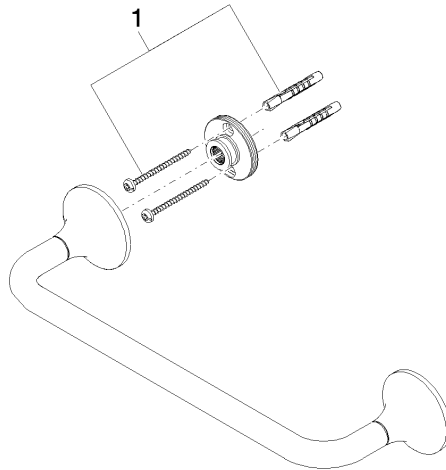

83 030 809

- gauge 300 mm
- width 360mm
- height 60 mm
- rosette Ø 60 mm
- 98mm projection

	Brushed Durabronze (23kt Gold)	83 030 809-28
	Chrome	83 030 809-00
	Brushed Platinum	83 030 809-06
	Platinum	83 030 809-08
	Dark Chrome	83 030 809-19
	Brushed Bronze	83 030 809-42
	Brushed Champagne (22kt Gold)	83 030 809-46
	Champagne (22kt Gold)	83 030 809-47
	Brushed Dark Platinum	83 030 809-99

83 030 809

mm [inches]

83 030 809

Product version from 3/13/2017 to 8/29/2019

Product version from 8/29/2019

Parts for other
finishes can be found
here: [Chrome](#)

VAIA Bath grip - Brushed Durabross (23kt Gold)

VAIA

83 030 809

Spare parts list

Product version from 3/13/2017 to 8/29/2019

Product version from 8/29/2019

No.	Item Number	Name	Quantity used	Delivery time
	05 30 31 025 00 90	fixing set	1	2