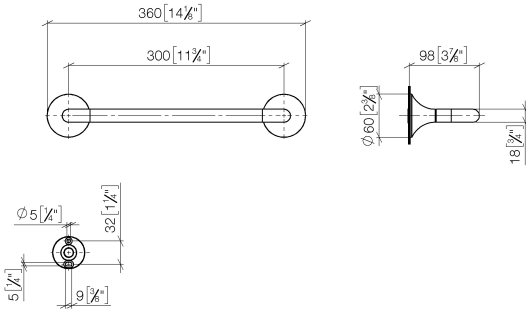

83 030 809

- gauge 300 mm
- width 360mm
- height 60 mm
- rosette Ø 60 mm
- 98mm projection

	Brushed Bronze	83 030 809-42
	Chrome	83 030 809-00
	Brushed Platinum	83 030 809-06
	Platinum	83 030 809-08
	Dark Chrome	83 030 809-19
	Brushed Durabronze (23kt Gold)	83 030 809-28
	Brushed Champagne (22kt Gold)	83 030 809-46
	Champagne (22kt Gold)	83 030 809-47
	Brushed Dark Platinum	83 030 809-99

83 030 809

mm [inches]

83 030 809

Product version from 8/29/2019

Parts for other
finishes can be found
here: [Chrome](#)

Spare parts list

Product version from 8/29/2019