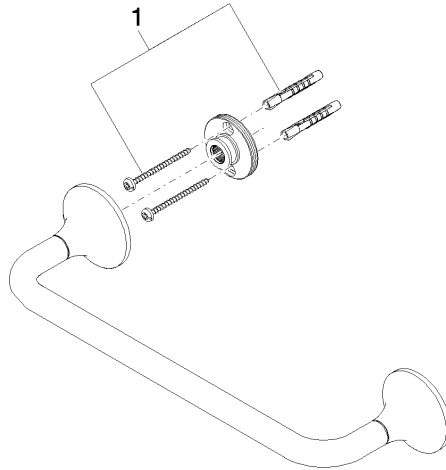

83 030 809

- gauge 300 mm
- width 360mm
- height 60 mm
- rosette Ø 60 mm
- 98mm projection

	Brushed Bronze	83 030 809-42
	Chrome	83 030 809-00
	Brushed Platinum	83 030 809-06
	Platinum	83 030 809-08
	Dark Chrome	83 030 809-19
	Brushed Durabronze (23kt Gold)	83 030 809-28
	Brushed Champagne (22kt Gold)	83 030 809-46
	Champagne (22kt Gold)	83 030 809-47
	Brushed Dark Platinum	83 030 809-99

83 030 809

mm [inches]

83 030 809

Product version from 8/29/2019

Parts for other
finishes can be found
here: [Chrome](#)

Spare parts list

Product version from 8/29/2019