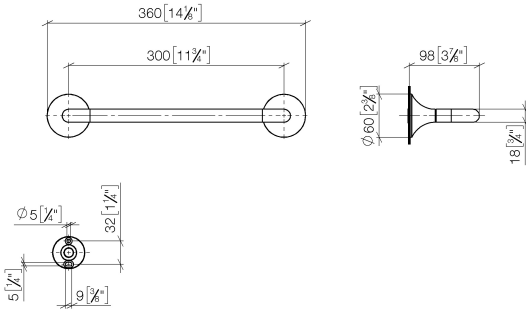

83 030 809

- gauge 300 mm
- width 360mm
- height 60 mm
- rosette Ø 60 mm
- 98mm projection

	Brushed Dark Platinum	83 030 809-99
	Chrome	83 030 809-00
	Brushed Platinum	83 030 809-06
	Platinum	83 030 809-08
	Dark Chrome	83 030 809-19
	Brushed Durabronze (23kt Gold)	83 030 809-28
	Brushed Bronze	83 030 809-42
	Brushed Champagne (22kt Gold)	83 030 809-46
	Champagne (22kt Gold)	83 030 809-47

83 030 809

mm [inches]

83 030 809

Product version from 3/13/2017 to 8/29/2019

Product version from 8/29/2019

Parts for other
finishes can be found
here: [Chrome](#)

VAIA Bath grip - Brushed Dark Platinum

VAIA

83 030 809

Spare parts list

Product version from 3/13/2017 to 8/29/2019

Product version from 8/29/2019

No.	Item Number	Name	Quantity used	Delivery time
	05 30 31 025 00 90	fixing set	1	2