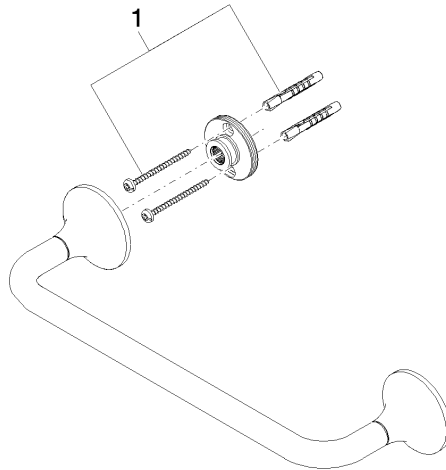

83 030 809

- gauge 300 mm
- width 360mm
- height 60 mm
- rosette Ø 60 mm
- 98mm projection

	Brushed Dark Platinum	83 030 809-99
	Chrome	83 030 809-00
	Brushed Platinum	83 030 809-06
	Platinum	83 030 809-08
	Dark Chrome	83 030 809-19
	Brushed Durabronze (23kt Gold)	83 030 809-28
	Brushed Bronze	83 030 809-42
	Brushed Champagne (22kt Gold)	83 030 809-46
	Champagne (22kt Gold)	83 030 809-47

83 030 809

mm [inches]

83 030 809

Product version from 3/13/2017 to 8/29/2019

Product version from 8/29/2019

Parts for other
finishes can be found
here: [Chrome](#)

VAIA Bath grip - Brushed Dark Platinum

VAIA

83 030 809

Spare parts list

Product version from 3/13/2017 to 8/29/2019

Product version from 8/29/2019

No.	Item Number	Name	Quantity used	Delivery time
	05 30 31 025 00 90	fixing set	1	2