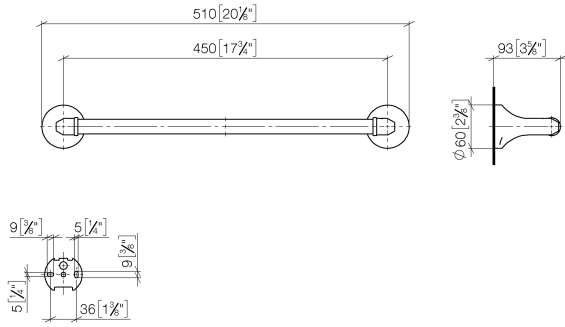

83 045 361

- gauge 450 mm
- width 510mm
- height 60 mm
- rosette Ø 60 mm
- 90mm projection

	Brushed Platinum	83 045 361-06
	Chrome	83 045 361-00
	Platinum	83 045 361-08
	Durabress (23kt Gold)	83 045 361-09
	Brushed Durabress (23kt Gold)	83 045 361-28
	Brushed Dark Platinum	83 045 361-99

Recommended miscellaneous

MADISON Mounting for towel bar/tumbler mounting on two sides - 12 358 970 90
 •for towel bar mounting plus towel bar mounting on back.

83 045 361

mm [inches]

83 045 361

Spare parts list

No.	Item Number	Name	Quantity used	Delivery time
1	05 17 97 507 00 90	fixing set	2	2
2	04 31 11 140 00 90	pin	2	2