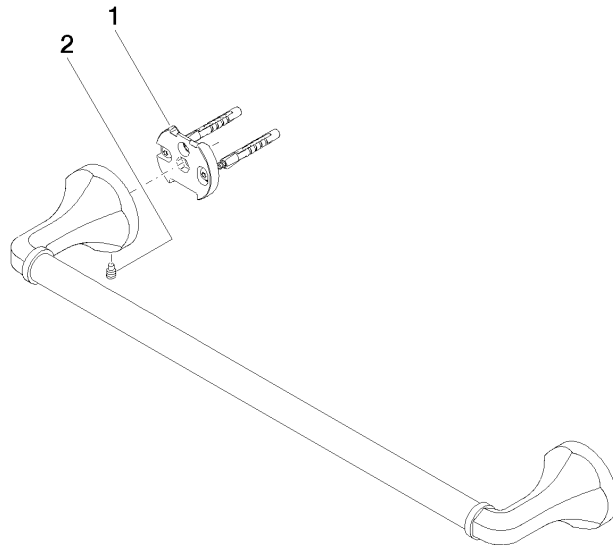

83 045 361

- gauge 450 mm
- width 510mm
- height 60 mm
- rosette Ø 60 mm
- 90mm projection

	Brushed Platinum	83 045 361-06
	Chrome	83 045 361-00
	Platinum	83 045 361-08
	Durabress (23kt Gold)	83 045 361-09
	Brushed Durabress (23kt Gold)	83 045 361-28
	Brushed Dark Platinum	83 045 361-99

Recommended miscellaneous

MADISON Mounting for towel bar/tumbler mounting on two sides - 12 358 970 90
 •for towel bar mounting plus towel bar mounting on back.

83 045 361

mm [inches]

83 045 361

Spare parts list

No.	Item Number	Name	Quantity used	Delivery time
1	05 17 97 507 00 90	fixing set	2	2
2	04 31 11 140 00 90	pin	2	2