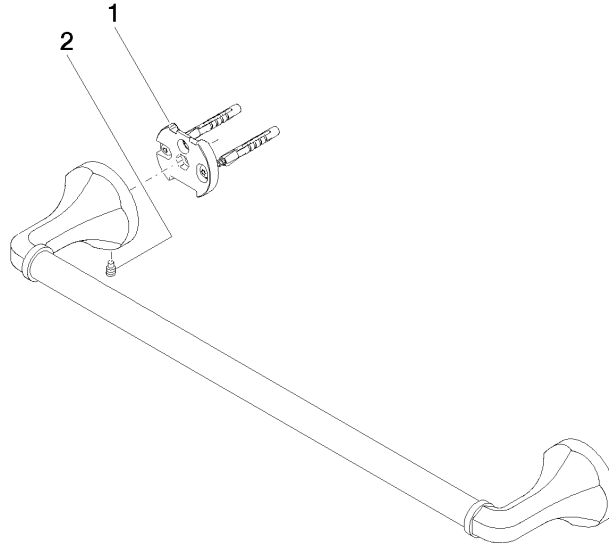

83 045 361

- gauge 450 mm
- width 510mm
- height 60 mm
- rosette Ø 60 mm
- 90mm projection

	Platinum	83 045 361-08
	Chrome	83 045 361-00
	Brushed Platinum	83 045 361-06
	Durabass (23kt Gold)	83 045 361-09
	Brushed Durabass (23kt Gold)	83 045 361-28
	Brushed Dark Platinum	83 045 361-99

**Recommended miscellaneous**

- MADISON Mounting for towel bar/tumbler mounting on two sides -** 12 358 970 90
- for towel bar mounting plus towel bar mounting on back.

83 045 361

mm [inches]

83 045 361

**Product version from 7/3/2016**

MADISON Towel bar - Platinum

MADISON

83 045 361

**Spare parts list**

**Product version from 7/3/2016**

No.	Item Number	Name	Quantity used	Delivery time
	05 17 97 507 00 90	fixing set	4	2