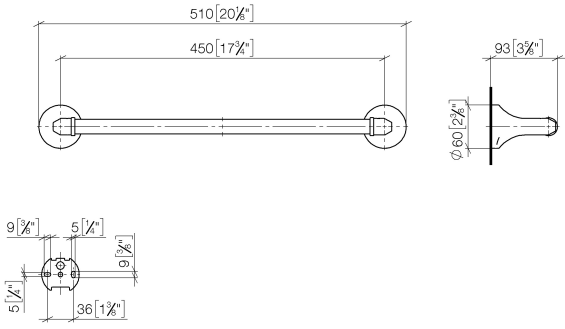

83 045 361

- gauge 450 mm
- width 510mm
- height 60 mm
- rosette Ø 60 mm
- 90mm projection

	Platinum	83 045 361-08
	Chrome	83 045 361-00
	Brushed Platinum	83 045 361-06
	Durabass (23kt Gold)	83 045 361-09
	Brushed Durabass (23kt Gold)	83 045 361-28
	Brushed Dark Platinum	83 045 361-99

**Recommended miscellaneous**

- MADISON Mounting for towel bar/tumbler mounting on two sides -** 12 358 970 90
- for towel bar mounting plus towel bar mounting on back.

83 045 361

mm [inches]

83 045 361

**Product version from 7/3/2016**

MADISON Towel bar - Platinum

MADISON

83 045 361

**Spare parts list**

**Product version from 7/3/2016**

No.	Item Number	Name	Quantity used	Delivery time
	05 17 97 507 00 90	fixing set	4	2