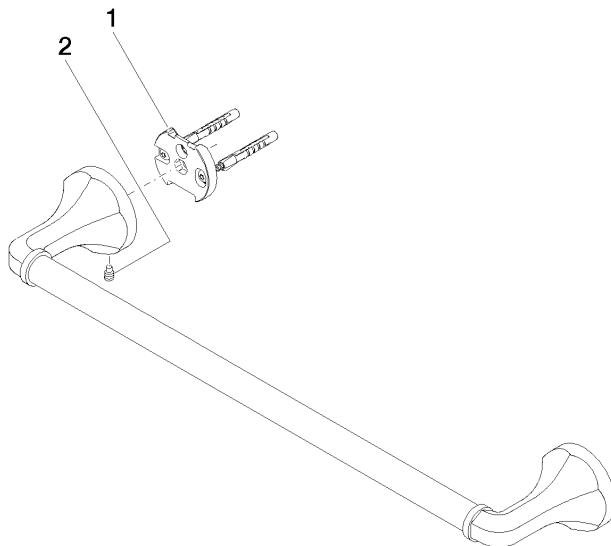

83 045 361

- gauge 450 mm
- width 510mm
- height 60 mm
- rosette Ø 60 mm
- 90mm projection

	Brushed Dark Platinum	83 045 361-99
	Chrome	83 045 361-00
	Brushed Platinum	83 045 361-06
	Platinum	83 045 361-08
	Durabrand (23kt Gold)	83 045 361-09
	Brushed Durabrand (23kt Gold)	83 045 361-28

**Recommended miscellaneous**

- MADISON Mounting for towel bar/tumbler mounting on two sides -** 12 358 970 90
- for towel bar mounting plus towel bar mounting on back.

83 045 361

mm [inches]

83 045 361

Spare parts list

No.	Item Number	Name	Quantity used	Delivery time
1	05 17 97 507 00 90	fixing set	2	2
2	04 31 11 140 00 90	pin	2	2