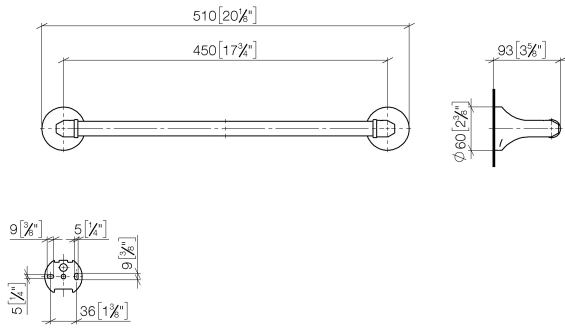

83 045 361

- gauge 450 mm
- width 510mm
- height 60 mm
- rosette Ø 60 mm
- 90mm projection

	Brushed Dark Platinum	83 045 361-99
	Chrome	83 045 361-00
	Brushed Platinum	83 045 361-06
	Platinum	83 045 361-08
	Durabrand (23kt Gold)	83 045 361-09
	Brushed Durabrand (23kt Gold)	83 045 361-28

**Recommended miscellaneous**

- MADISON Mounting for towel bar/tumbler mounting on two sides -** 12 358 970 90
- for towel bar mounting plus towel bar mounting on back.

83 045 361

mm [inches]

83 045 361

Spare parts list

No.	Item Number	Name	Quantity used	Delivery time
1	05 17 97 507 00 90	fixing set	2	2
2	04 31 11 140 00 90	pin	2	2