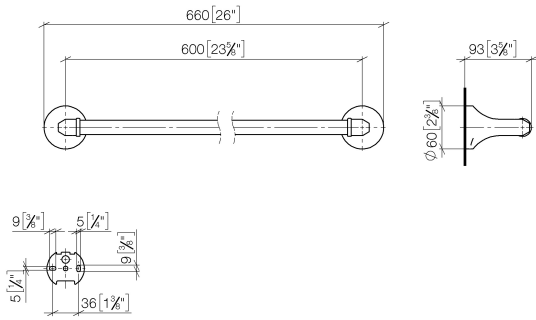

83 060 361

- gauge 600 mm
- width 660mm
- height 60 mm
- rosette Ø 60 mm
- 90mm projection

	Platinum	83 060 361-08
	Chrome	83 060 361-00
	Brushed Platinum	83 060 361-06
	Durabass (23kt Gold)	83 060 361-09
	Brushed Durabass (23kt Gold)	83 060 361-28
	Brushed Dark Platinum	83 060 361-99

Recommended miscellaneous

MADISON Mounting for towel bar/tumbler mounting on two sides - 12 358 970 90
 ●for towel bar mounting plus towel bar mounting on back.

83 060 361

mm [inches]

83 060 361

Product version from 7/3/2016

MADISON Towel bar - Platinum

MADISON

83 060 361

Spare parts list

Product version from 7/3/2016

No.	Item Number	Name	Quantity used	Delivery time
	05 17 97 507 00 90	fixing set	4	2