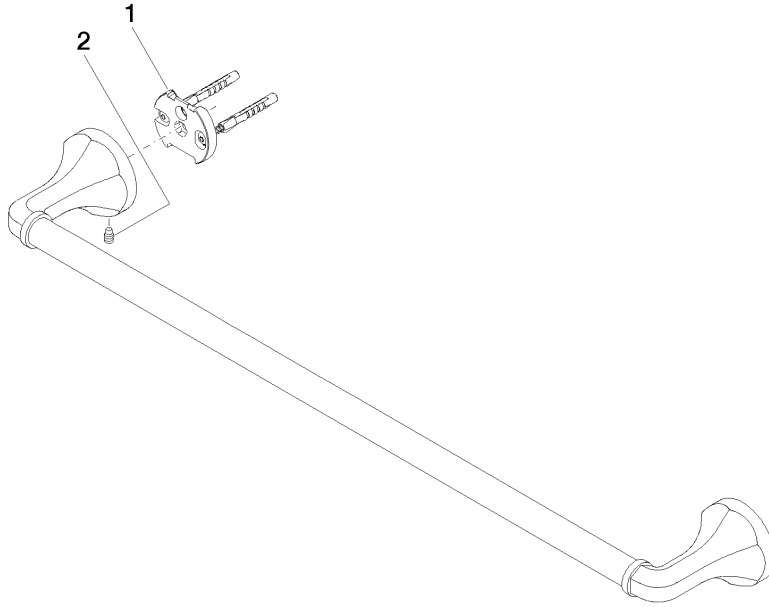

83 060 361

- gauge 600 mm
- width 660mm
- height 60 mm
- rosette Ø 60 mm
- 90mm projection

	Platinum	83 060 361-08
	Chrome	83 060 361-00
	Brushed Platinum	83 060 361-06
	Durabass (23kt Gold)	83 060 361-09
	Brushed Durabass (23kt Gold)	83 060 361-28
	Brushed Dark Platinum	83 060 361-99

Recommended miscellaneous

MADISON Mounting for towel bar/tumbler mounting on two sides - 12 358 970 90
 ●for towel bar mounting plus towel bar mounting on back.

83 060 361

mm [inches]

83 060 361

Product version from 7/3/2016

MADISON Towel bar - Platinum

MADISON

83 060 361

Spare parts list

Product version from 7/3/2016

No.	Item Number	Name	Quantity used	Delivery time
	05 17 97 507 00 90	fixing set	4	2