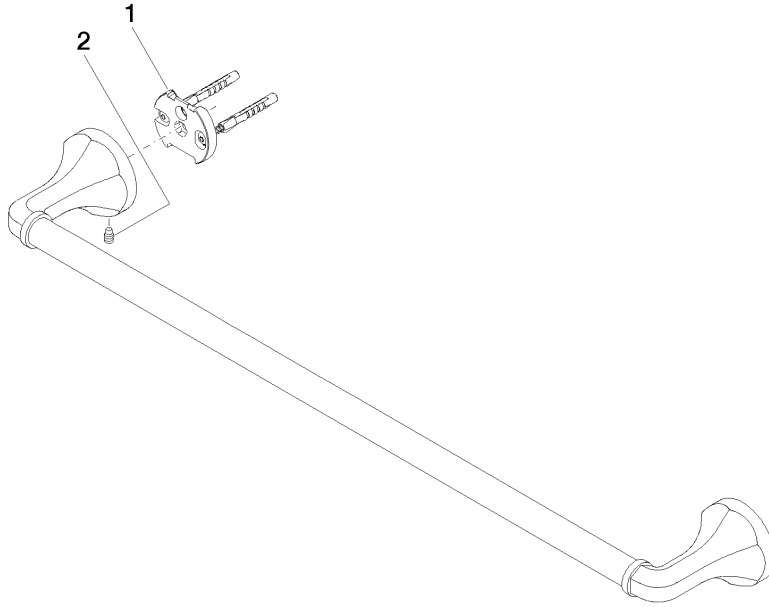

83 060 361

- gauge 600 mm
- width 660mm
- height 60 mm
- rosette Ø 60 mm
- 90mm projection

	Brushed Dark Platinum	83 060 361-99
	Chrome	83 060 361-00
	Brushed Platinum	83 060 361-06
	Platinum	83 060 361-08
	Durabress (23kt Gold)	83 060 361-09
	Brushed Durabress (23kt Gold)	83 060 361-28

Recommended miscellaneous

MADISON Mounting for towel bar/tumbler mounting on two sides - 12 358 970 90

- for towel bar mounting plus towel bar mounting on back.

83 060 361

mm [inches]

83 060 361

Product version from 7/3/2016

MADISON Towel bar - Brushed Dark Platinum

MADISON

83 060 361

Spare parts list

Product version from 7/3/2016

No.	Item Number	Name	Quantity used	Delivery time
	05 17 97 507 00 90	fixing set	4	2