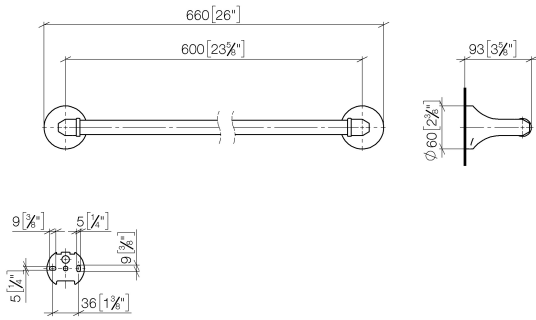

83 060 361

- gauge 600 mm
- width 660mm
- height 60 mm
- rosette Ø 60 mm
- 90mm projection

	Brushed Dark Platinum	83 060 361-99
	Chrome	83 060 361-00
	Brushed Platinum	83 060 361-06
	Platinum	83 060 361-08
	Durabress (23kt Gold)	83 060 361-09
	Brushed Durabress (23kt Gold)	83 060 361-28

Recommended miscellaneous

MADISON Mounting for towel bar/tumbler mounting on two sides - 12 358 970 90

- for towel bar mounting plus towel bar mounting on back.

83 060 361

mm [inches]

83 060 361

Product version from 7/3/2016

MADISON Towel bar - Brushed Dark Platinum

MADISON

83 060 361

Spare parts list

Product version from 7/3/2016

No.	Item Number	Name	Quantity used	Delivery time
	05 17 97 507 00 90	fixing set	4	2