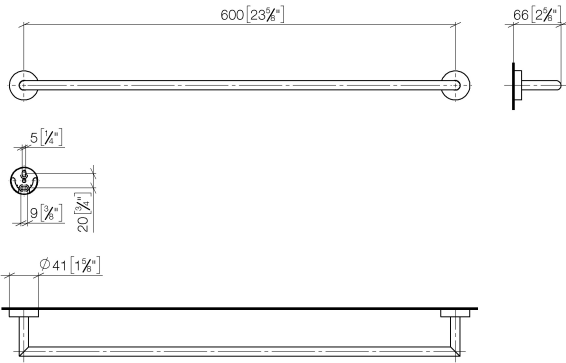

EDITION PRO Towel bar - Brushed Chrome

83 060 626

- gauge 600 mm
- width 641mm
- height 41 mm
- rosette Ø 41 mm
- 66mm projection

	Brushed Chrome	83 060 626-93
	Chrome	83 060 626-00
	Matte Black	83 060 626-33

EDITION PRO Towel bar - Brushed Chrome

83 060 626

mm [inches]

EDITION PRO Towel bar - Brushed Chrome

83 060 626

Parts for other
finishes can be found
here: [Chrome](#)

EDITION PRO Towel bar - Brushed Chrome

83 060 626

Spare parts list

No.	Item Number	Name	Quantity used	Delivery time
	05 28 22 622 00-93	holder	10	20