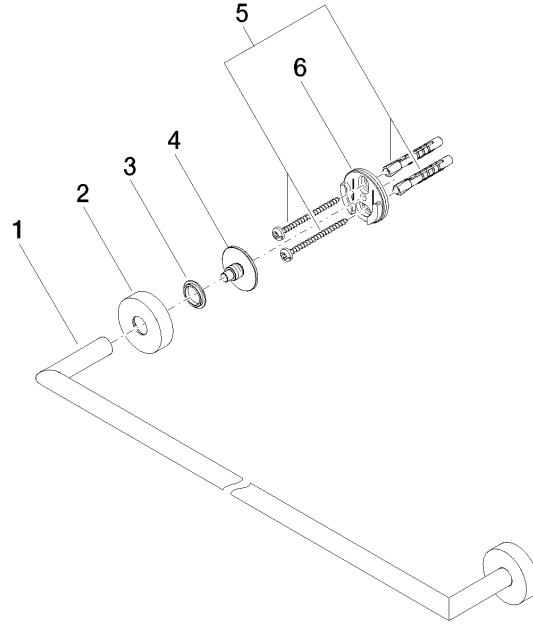

EDITION PRO Towel bar - Brushed Chrome

83 060 626

- gauge 600 mm
- width 641mm
- height 41 mm
- rosette Ø 41 mm
- 66mm projection

	Brushed Chrome	83 060 626-93
	Chrome	83 060 626-00
	Matte Black	83 060 626-33

EDITION PRO Towel bar - Brushed Chrome

83 060 626

mm [inches]

EDITION PRO Towel bar - Brushed Chrome

83 060 626

Parts for other
finishes can be found
here: [Chrome](#)

EDITION PRO Towel bar - Brushed Chrome

83 060 626

Spare parts list

No.	Item Number	Name	Quantity used	Delivery time
	05 28 22 622 00-93	holder	10	20