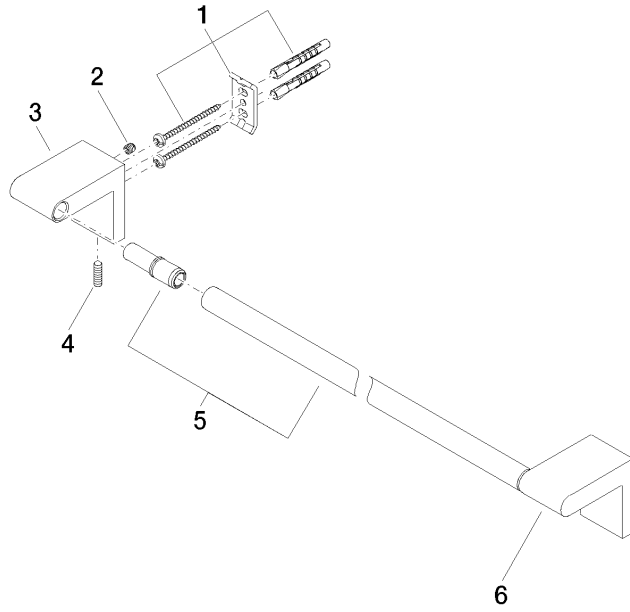

83 060 670

- gauge 600 mm
- width 645mm
- height 60 mm
- 73mm projection

Fits ELIO, ENO, LOT, MEM and TARA ULTRA

	Dark Chrome	83 060 670-19
	Chrome	83 060 670-00
	Brushed Platinum	83 060 670-06
	Matte Black	83 060 670-33
	Brushed Chrome	83 060 670-93

83 060 670

mm [inches]

83 060 670

Product version from 4/1/2024

Parts for other finishes can be found here: [Chrome](#)

IMO Towel bar - Dark Chrome

IMO

83 060 670

Spare parts list

Product version from 4/1/2024

No.	Item Number	Name	Quantity used	Delivery time
	05 17 20 736 00 90	fixing set	9	2