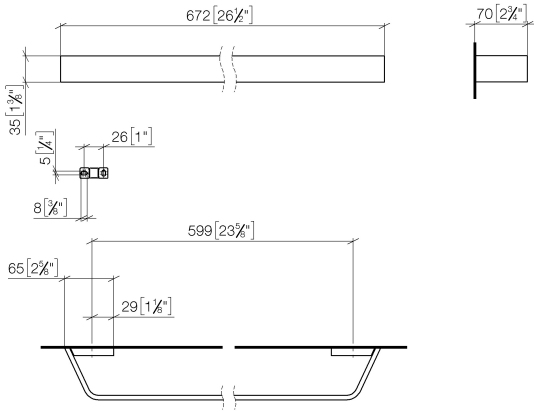

CL.1 Towel bar - Brushed Platinum

CL.1

83 060 705

- gauge 599 mm
- width 673mm
- height 35 mm
- 70mm projection

	Brushed Platinum	83 060 705-06
	Chrome	83 060 705-00
	Dark Chrome	83 060 705-19
	Brushed Champagne (22kt Gold)	83 060 705-46
	Champagne (22kt Gold)	83 060 705-47
	Brushed Dark Platinum	83 060 705-99

83 060 705

mm [inches]

83 060 705

Product version from 3/9/2015

Parts for other finishes can be found here: [Chrome](#)

CL.1 Towel bar - Brushed Platinum

CL.1

83 060 705

Spare parts list

Product version from 3/9/2015

No.	Item Number	Name	Quantity used	Delivery time
	05 17 20 758 00 90	fixing set	13	2