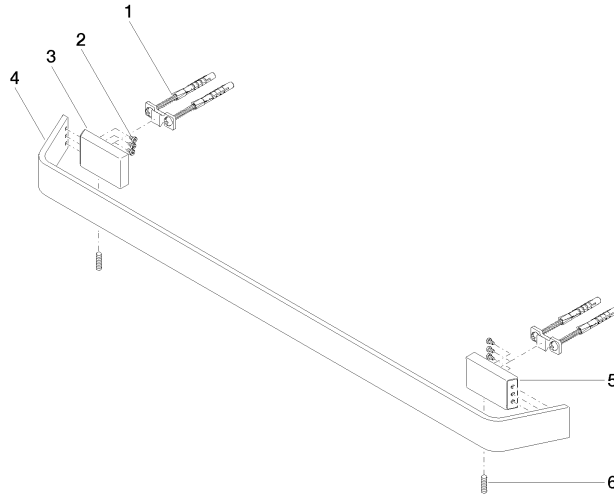

CL.1 Towel bar - Brushed Platinum

CL.1

83 060 705

- gauge 599 mm
- width 673mm
- height 35 mm
- 70mm projection

	Brushed Platinum	83 060 705-06
	Chrome	83 060 705-00
	Dark Chrome	83 060 705-19
	Brushed Champagne (22kt Gold)	83 060 705-46
	Champagne (22kt Gold)	83 060 705-47
	Brushed Dark Platinum	83 060 705-99

83 060 705

mm [inches]

83 060 705

Product version from 3/9/2015

Parts for other finishes can be found here: [Chrome](#)

CL.1 Towel bar - Brushed Platinum

CL.1

83 060 705

Spare parts list

Product version from 3/9/2015

No.	Item Number	Name	Quantity used	Delivery time
	05 17 20 758 00 90	fixing set	13	2