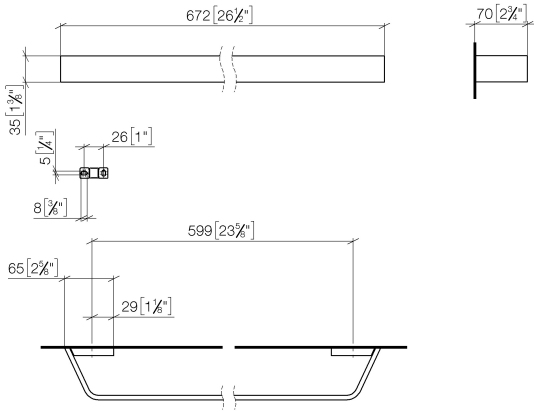

CL.1 Towel bar - Brushed Dark Platinum

CL.1

83 060 705

- gauge 599 mm
- width 673mm
- height 35 mm
- 70mm projection

	Brushed Dark Platinum	83 060 705-99
	Chrome	83 060 705-00
	Brushed Platinum	83 060 705-06
	Dark Chrome	83 060 705-19
	Brushed Champagne (22kt Gold)	83 060 705-46
	Champagne (22kt Gold)	83 060 705-47

83 060 705

mm [inches]

83 060 705

Product version from 3/9/2015

Parts for other finishes can be found here: [Chrome](#)

CL.1 Towel bar - Brushed Dark Platinum

CL.1

83 060 705

Spare parts list

Product version from 3/9/2015

No.	Item Number	Name	Quantity used	Delivery time
	05 17 20 758 00 90	fixing set	13	2