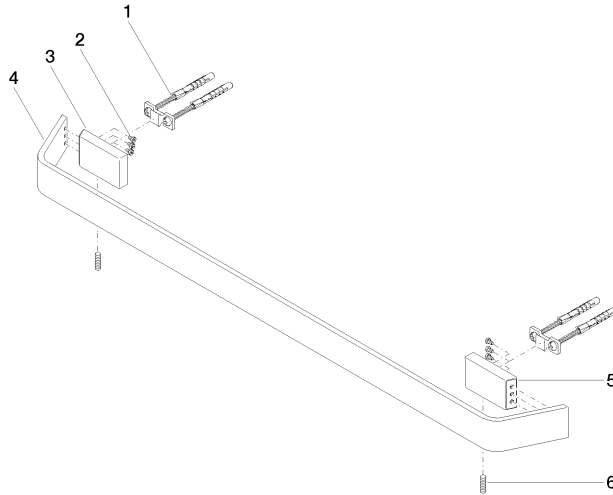

CL.1 Towel bar - Brushed Dark Platinum

CL.1

83 060 705

- gauge 599 mm
- width 673mm
- height 35 mm
- 70mm projection

	Brushed Dark Platinum	83 060 705-99
	Chrome	83 060 705-00
	Brushed Platinum	83 060 705-06
	Dark Chrome	83 060 705-19
	Brushed Champagne (22kt Gold)	83 060 705-46
	Champagne (22kt Gold)	83 060 705-47

83 060 705

mm [inches]

83 060 705

Product version from 3/9/2015

Parts for other finishes can be found here: [Chrome](#)

CL.1 Towel bar - Brushed Dark Platinum

CL.1

83 060 705

Spare parts list

Product version from 3/9/2015

No.	Item Number	Name	Quantity used	Delivery time
	05 17 20 758 00 90	fixing set	13	2