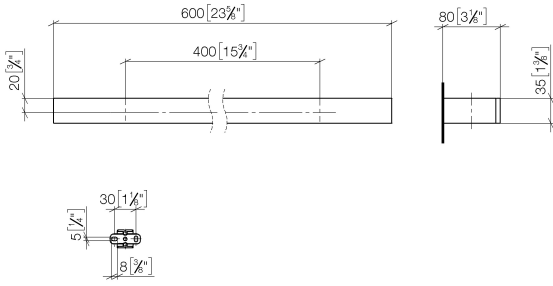

Towel bar - Brushed Platinum

MEM

83 060 780

- gauge 400 mm
- width 600mm
- height 35 mm
- 80mm projection

Fits: MEM, CYO

	Brushed Platinum	83 060 780-06
	Chrome	83 060 780-00
	Platinum	83 060 780-08
	Dark Chrome	83 060 780-19
	Brushed Durabronze (23kt Gold)	83 060 780-28
	Brushed Champagne (22kt Gold)	83 060 780-46
	Champagne (22kt Gold)	83 060 780-47
	Brushed Dark Platinum	83 060 780-99

Towel bar - Brushed Platinum

83 060 780

mm [inches]

83 060 780

Product version from 3/12/2018

Parts for other finishes can be found here: [Chrome](#)

Towel bar - Brushed Platinum

MEM

83 060 780

Spare parts list

Product version from 3/12/2018

No.	Item Number	Name	Quantity used	Delivery time
	05 17 20 718 00 90	fixing set	4	2