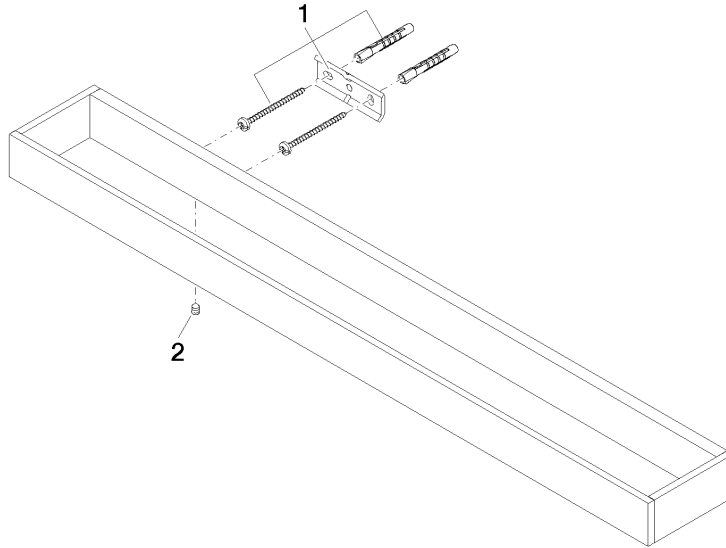

Towel bar - Brushed Platinum

MEM

83 060 780

- gauge 400 mm
- width 600mm
- height 35 mm
- 80mm projection

Fits: MEM, CYO

	Brushed Platinum	83 060 780-06
	Chrome	83 060 780-00
	Platinum	83 060 780-08
	Dark Chrome	83 060 780-19
	Brushed Durabronze (23kt Gold)	83 060 780-28
	Brushed Champagne (22kt Gold)	83 060 780-46
	Champagne (22kt Gold)	83 060 780-47
	Brushed Dark Platinum	83 060 780-99

Towel bar - Brushed Platinum

83 060 780

mm [inches]

83 060 780

Product version from 3/12/2018

Parts for other finishes can be found here: [Chrome](#)

Towel bar - Brushed Platinum

MEM

83 060 780

Spare parts list

Product version from 3/12/2018

No.	Item Number	Name	Quantity used	Delivery time
	05 17 20 718 00 90	fixing set	4	2