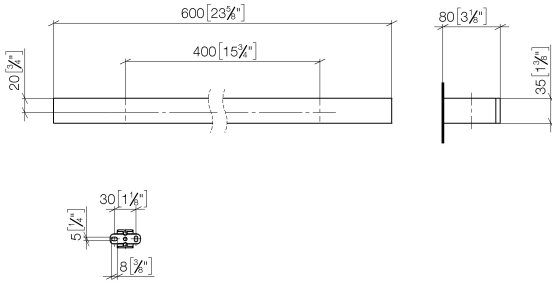

**Towel bar - Brushed Dark Platinum**

MEM

83 060 780

- gauge 400 mm
- width 600mm
- height 35 mm
- 80mm projection

Fits: MEM, CYO

	Brushed Dark Platinum	83 060 780-99
	Chrome	83 060 780-00
	Brushed Platinum	83 060 780-06
	Platinum	83 060 780-08
	Dark Chrome	83 060 780-19
	Brushed Durabronze (23kt Gold)	83 060 780-28
	Brushed Champagne (22kt Gold)	83 060 780-46
	Champagne (22kt Gold)	83 060 780-47

Towel bar - Brushed Dark Platinum

83 060 780

mm [inches]

83 060 780

**Product version from 3/12/2018**

Parts for other  
finishes can be found  
here: [Chrome](#)

#### Product version from 3/12/2018

No.	Item Number	Name	Quantity used	Delivery time
	05 17 20 718 00 90	fixing set	4	2