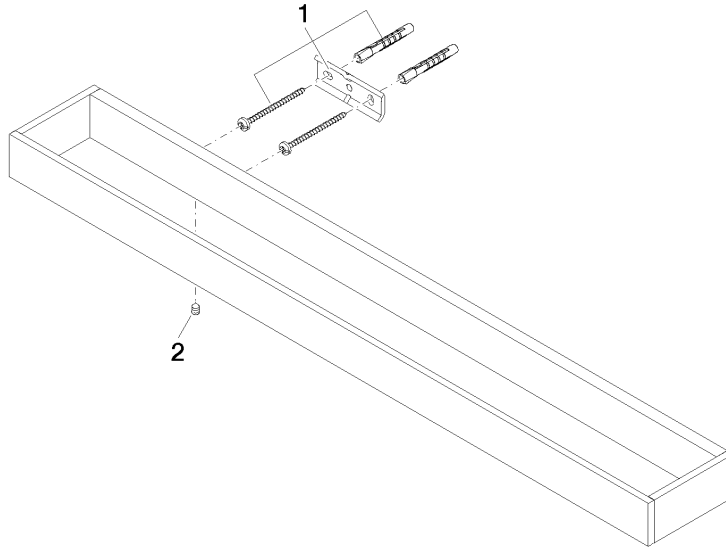

**Towel bar - Brushed Dark Platinum**

MEM

83 060 780

- gauge 400 mm
- width 600mm
- height 35 mm
- 80mm projection

Fits: MEM, CYO

	Brushed Dark Platinum	83 060 780-99
	Chrome	83 060 780-00
	Brushed Platinum	83 060 780-06
	Platinum	83 060 780-08
	Dark Chrome	83 060 780-19
	Brushed Durabronze (23kt Gold)	83 060 780-28
	Brushed Champagne (22kt Gold)	83 060 780-46
	Champagne (22kt Gold)	83 060 780-47

Towel bar - Brushed Dark Platinum

83 060 780

mm [inches]

83 060 780

**Product version from 3/12/2018**

Parts for other  
finishes can be found  
here: [Chrome](#)

#### Product version from 3/12/2018

No.	Item Number	Name	Quantity used	Delivery time
	05 17 20 718 00 90	fixing set	4	2