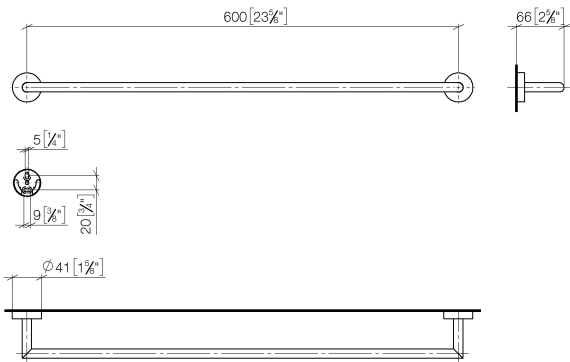

Towel bar - Chrome

ENO

83 060 979

- gauge 600 mm
- width 640mm
- height 40 mm
- rosette Ø 40 mm
- 65mm projection

Fits ELIO, ENO, MEM, META SQUARE, SYNC and TARA ULTRA

Fits: ENO, SYNC, TARA ULTRA, META SQUARE

83 060 979

mm [inches]

83 060 979

Parts for other finishes can be found here: Brushed Platinum

Spare parts list

No.	Item Number	Name	Quantity used	Delivery time
1	05 28 22 622 00-00	holder	1	10
2	08 27 97 500-00	rosette	2	10
3	08 30 11 516 90	ring	2	2
4	08 17 97 560 90	holder	2	2
5	05 30 31 025 00 90	fixing set	2	2
6	08 17 97 501 07	holder	2	2