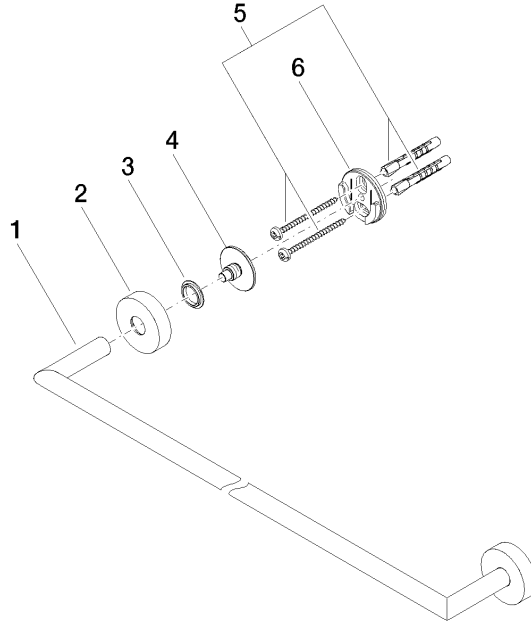

Towel bar - Dark Chrome

ENO

83 060 979

- gauge 600 mm
- width 640mm
- height 40 mm
- rosette Ø 40 mm
- 65mm projection

Fits ELIO, ENO, MEM, META SQUARE, SYNC and TARA ULTRA

Fits: ENO, SYNC, TARA ULTRA, META SQUARE

83 060 979

mm [inches]

83 060 979

Parts for other
finishes can be found
here: [Chrome](#)

Towel bar - Dark Chrome

ENO

83 060 979

Spare parts list