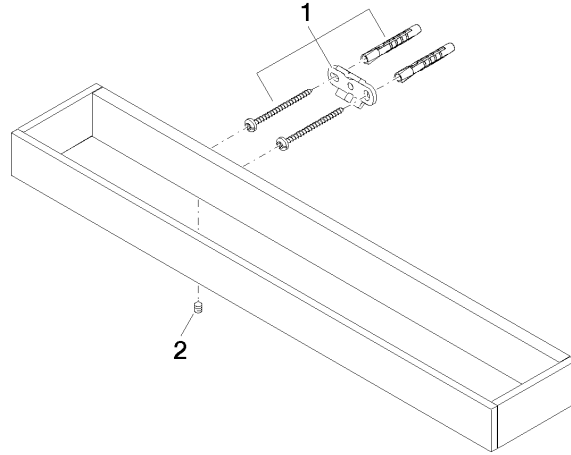

MEM Towel bar - Brushed Platinum

83 070 780 Product version from 9/1/2022

- gauge 320 mm
- width 450mm
- height 35 mm
- 80mm projection

	Brushed Platinum	83 070 780-06
	Chrome	83 070 780-00
	Platinum	83 070 780-08
	Dark Chrome	83 070 780-19
	Brushed Durabronze (23kt Gold)	83 070 780-28
	Brushed Champagne (22kt Gold)	83 070 780-46
	Champagne (22kt Gold)	83 070 780-47
	Brushed Dark Platinum	83 070 780-99

MEM Towel bar - Brushed Platinum

83 070 780 Product version from 9/1/2022

mm [inches]

MEM Towel bar - Brushed Platinum

83 070 780 Product version from 9/1/2022

Parts for other finishes can be found here: [Chrome](#)

Spare parts list

No.	Item Number	Name	Quantity used	Delivery time
1	05 17 20 717 00 90	fixing set	2	2
2	90 31 11 004 00 90	pin	2	2