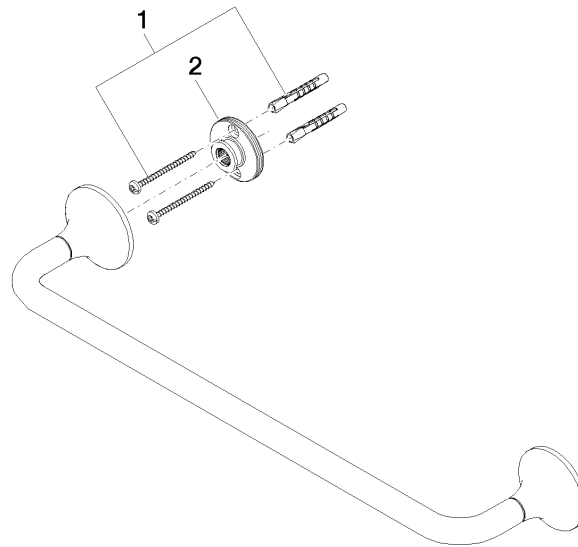

VAIA Towel bar - Brushed Bronze

83 070 809

- gauge 450 mm
- width 510mm
- height 60 mm
- 88mm projection

	Brushed Bronze	83 070 809-42
	Chrome	83 070 809-00
	Brushed Platinum	83 070 809-06
	Platinum	83 070 809-08
	Dark Chrome	83 070 809-19
	Brushed Durabronze (23kt Gold)	83 070 809-28
	Brushed Champagne (22kt Gold)	83 070 809-46
	Champagne (22kt Gold)	83 070 809-47
	Brushed Dark Platinum	83 070 809-99

VAIA Towel bar - Brushed Bronze

83 070 809

mm [inches]

VAIA Towel bar - Brushed Bronze

83 070 809

Parts for other finishes can be found here: [Chrome](#)

Spare parts list

No.	Item Number	Name	Quantity used	Delivery time
1	05 30 31 025 00 90	fixing set	1	2
2	90 17 20 759 00 90	disc	1	2