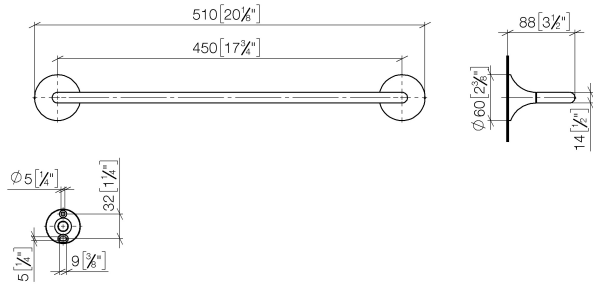

VAIA Towel bar - Brushed Bronze

83 070 809

- gauge 450 mm
- width 510mm
- height 60 mm
- 88mm projection

	Brushed Bronze	83 070 809-42
	Chrome	83 070 809-00
	Brushed Platinum	83 070 809-06
	Platinum	83 070 809-08
	Dark Chrome	83 070 809-19
	Brushed Durabronze (23kt Gold)	83 070 809-28
	Brushed Champagne (22kt Gold)	83 070 809-46
	Champagne (22kt Gold)	83 070 809-47
	Brushed Dark Platinum	83 070 809-99

VAIA Towel bar - Brushed Bronze

83 070 809

mm [inches]

VAIA Towel bar - Brushed Bronze

83 070 809

Parts for other finishes can be found here: [Chrome](#)

Spare parts list

No.	Item Number	Name	Quantity used	Delivery time
1	05 30 31 025 00 90	fixing set	1	2
2	90 17 20 759 00 90	disc	1	2