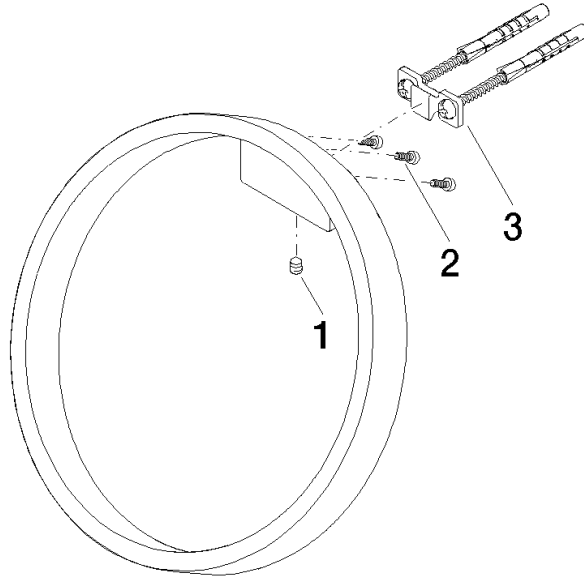

## CYO Towel ring round - Brushed Platinum

---

83 200 811 Product version from 4/1/2023

- width 200mm
- 118mm projection

	Brushed Platinum	83 200 811-06
	Chrome	83 200 811-00
	Dark Chrome	83 200 811-19
	Brushed Durabronze (23kt Gold)	83 200 811-28
	Brushed Dark Platinum	83 200 811-99

## CYO Towel ring round - Brushed Platinum

---

83 200 811 Product version from 4/1/2023

mm [inches]

## CYO Towel ring round - Brushed Platinum

83 200 811 Product version from 4/1/2023

Parts for other  
finishes can be found  
here: [Chrome](#)

### Spare parts list

No.	Item Number	Name	Quantity used	Delivery time
1	90 31 11 004 00 90	pin	1	2
2	09 30 30 167 90	screw	3	2
3	05 17 20 758 00 90	fixing set	1	2