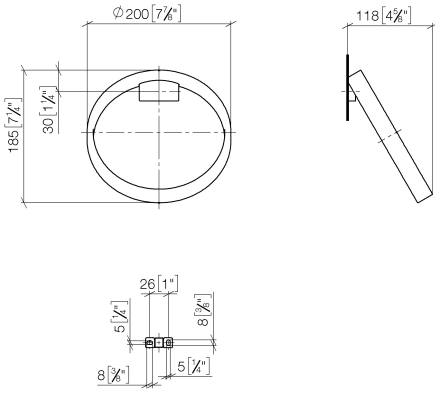

## CYO Towel ring round - Brushed Platinum

---

83 200 811 Product version from 4/1/2023

- width 200mm
- 118mm projection

	Brushed Platinum	83 200 811-06
	Chrome	83 200 811-00
	Dark Chrome	83 200 811-19
	Brushed Durabronze (23kt Gold)	83 200 811-28
	Brushed Dark Platinum	83 200 811-99

## CYO Towel ring round - Brushed Platinum

---

83 200 811 Product version from 4/1/2023

mm [inches]

### Spare parts list

No.	Item Number	Name	Quantity used	Delivery time
1	90 31 11 004 00 90	pin	1	2
2	09 30 30 167 90	screw	3	2
3	05 17 20 758 00 90	fixing set	1	2