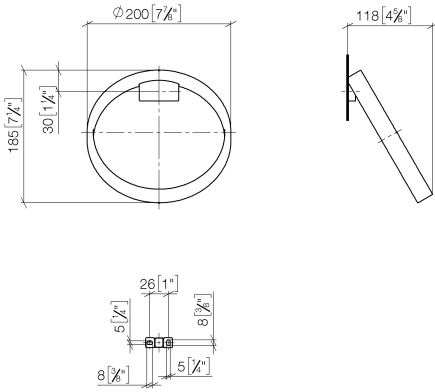

## CYO Towel ring round - Brushed Dark Platinum

---

83 200 811 Product version from 4/1/2023

- width 200mm
- 118mm projection

	Brushed Dark Platinum	83 200 811-99
	Chrome	83 200 811-00
	Brushed Platinum	83 200 811-06
	Dark Chrome	83 200 811-19
	Brushed Durabronze (23kt Gold)	83 200 811-28

## CYO Towel ring round - Brushed Dark Platinum

83 200 811 Product version from 4/1/2023

mm [inches]

### Spare parts list

No.	Item Number	Name	Quantity used	Delivery time
1	90 31 11 004 00 90	pin	1	2
2	09 30 30 167 90	screw	3	2
3	05 17 20 758 00 90	fixing set	1	2