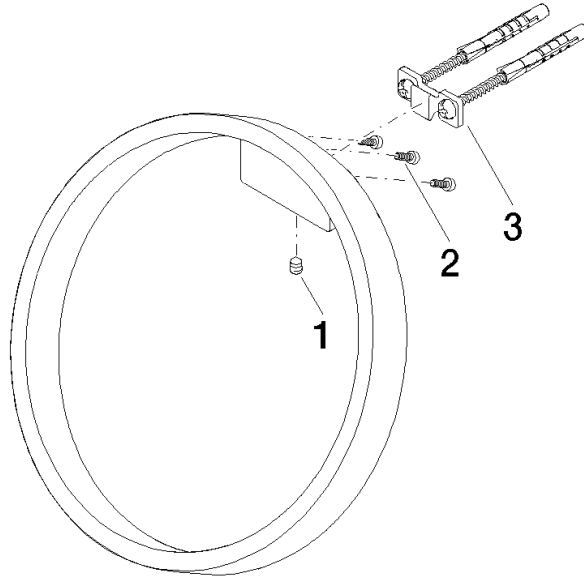

## CYO Towel ring round - Brushed Dark Platinum

---

83 200 811 Product version from 4/1/2023

- width 200mm
- 118mm projection

	Brushed Dark Platinum	83 200 811-99
	Chrome	83 200 811-00
	Brushed Platinum	83 200 811-06
	Dark Chrome	83 200 811-19
	Brushed Durabronze (23kt Gold)	83 200 811-28

## CYO Towel ring round - Brushed Dark Platinum

83 200 811 Product version from 4/1/2023

mm [inches]

## CYO Towel ring round - Brushed Dark Platinum

83 200 811 Product version from 4/1/2023

Parts for other  
finishes can be found  
here: [Chrome](#)

### Spare parts list

No.	Item Number	Name	Quantity used	Delivery time
1	90 31 11 004 00 90	pin	1	2
2	09 30 30 167 90	screw	3	2
3	05 17 20 758 00 90	fixing set	1	2