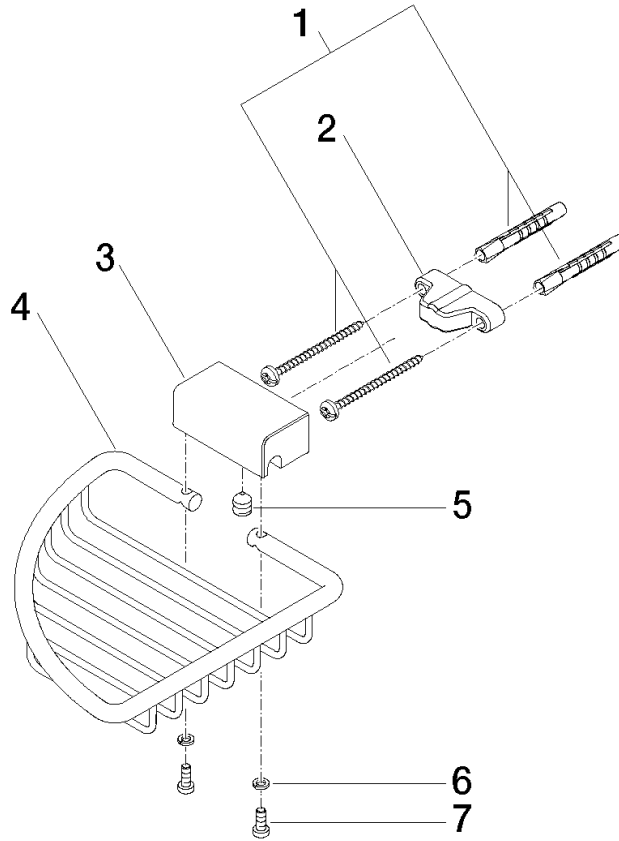

Corner soap basket - Dark Chrome

IMO

83 281 530

- width 150mm
- height 40 mm
- 165mm projection

Fits: IMO, LULU, MADISON, MEM, TARA,  
CL.1, LISSÉ, VAIA, META, CYO

	Dark Chrome	83 281 530-19
	Chrome	83 281 530-00
	Brushed Platinum	83 281 530-06
	Platinum	83 281 530-08
	Durabronze (23kt Gold)	83 281 530-09
	Light Gold	83 281 530-26
	Brushed Light Gold	83 281 530-27
	Brushed Durabronze (23kt Gold)	83 281 530-28
	Matte Black	83 281 530-33
	Brushed Bronze	83 281 530-42
	Brushed Champagne (22kt Gold)	83 281 530-46
	Champagne (22kt Gold)	83 281 530-47
	Brushed Chrome	83 281 530-93
	Brushed Dark Platinum	83 281 530-99

83 281 530

mm [inches]

83 281 530

Parts for other  
finishes can be found  
here: [Chrome](#)

## Corner soap basket - Dark Chrome

---

IMO

83 281 530