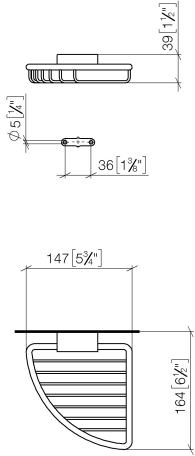

**Corner soap basket - Brushed Bronze**

IMO

83 281 530

- width 150mm
- height 40 mm
- 165mm projection

Fits: IMO, LULU, MADISON, MEM, TARA,  
CL.1, LISSÉ, VAIA, META, CYO

	Brushed Bronze	83 281 530-42
	Chrome	83 281 530-00
	Brushed Platinum	83 281 530-06
	Platinum	83 281 530-08
	Durabronze (23kt Gold)	83 281 530-09
	Dark Chrome	83 281 530-19
	Light Gold	83 281 530-26
	Brushed Light Gold	83 281 530-27
	Brushed Durabronze (23kt Gold)	83 281 530-28
	Matte Black	83 281 530-33
	Brushed Champagne (22kt Gold)	83 281 530-46
	Champagne (22kt Gold)	83 281 530-47
	Brushed Chrome	83 281 530-93
	Brushed Dark Platinum	83 281 530-99

83 281 530

mm [inches]

83 281 530

**Product version from 10/1/2023**

Parts for other  
finishes can be found  
here: [Chrome](#)

#### Product version from 10/1/2023

No.	Item Number	Name	Quantity used	Delivery time
	05 30 31 025 00 90	fixing set	9	2