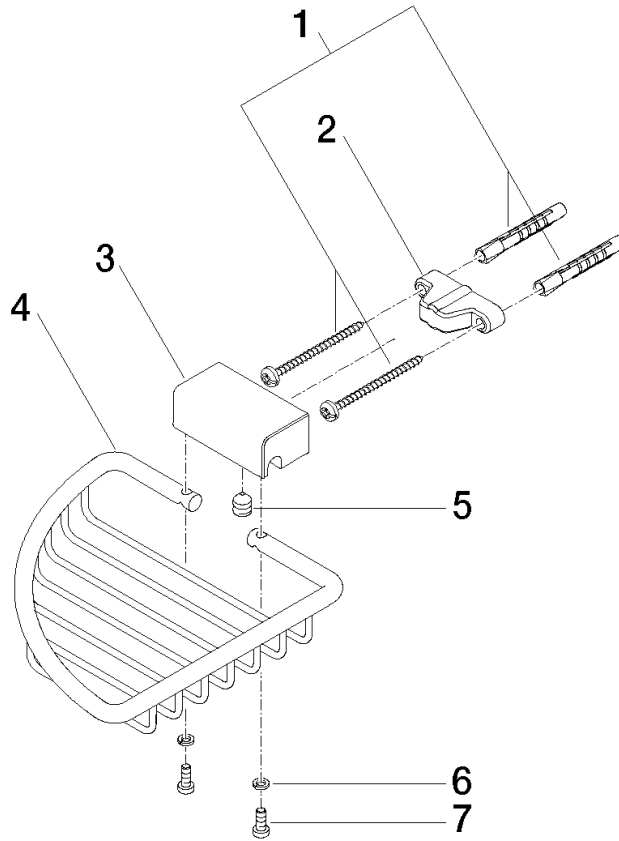

**Corner soap basket - Brushed Bronze**

IMO

83 281 530

- width 150mm
- height 40 mm
- 165mm projection

Fits: IMO, LULU, MADISON, MEM, TARA,  
CL.1, LISSÉ, VAIA, META, CYO

	Brushed Bronze	83 281 530-42
	Chrome	83 281 530-00
	Brushed Platinum	83 281 530-06
	Platinum	83 281 530-08
	Durabronze (23kt Gold)	83 281 530-09
	Dark Chrome	83 281 530-19
	Light Gold	83 281 530-26
	Brushed Light Gold	83 281 530-27
	Brushed Durabronze (23kt Gold)	83 281 530-28
	Matte Black	83 281 530-33
	Brushed Champagne (22kt Gold)	83 281 530-46
	Champagne (22kt Gold)	83 281 530-47
	Brushed Chrome	83 281 530-93
	Brushed Dark Platinum	83 281 530-99

83 281 530

mm [inches]

83 281 530

**Product version from 10/1/2023**

Parts for other  
finishes can be found  
here: [Chrome](#)

## Corner soap basket - Brushed Bronze

IMO

83 281 530

#### Product version from 10/1/2023

No.	Item Number	Name	Quantity used	Delivery time
	05 30 31 025 00 90	fixing set	9	2